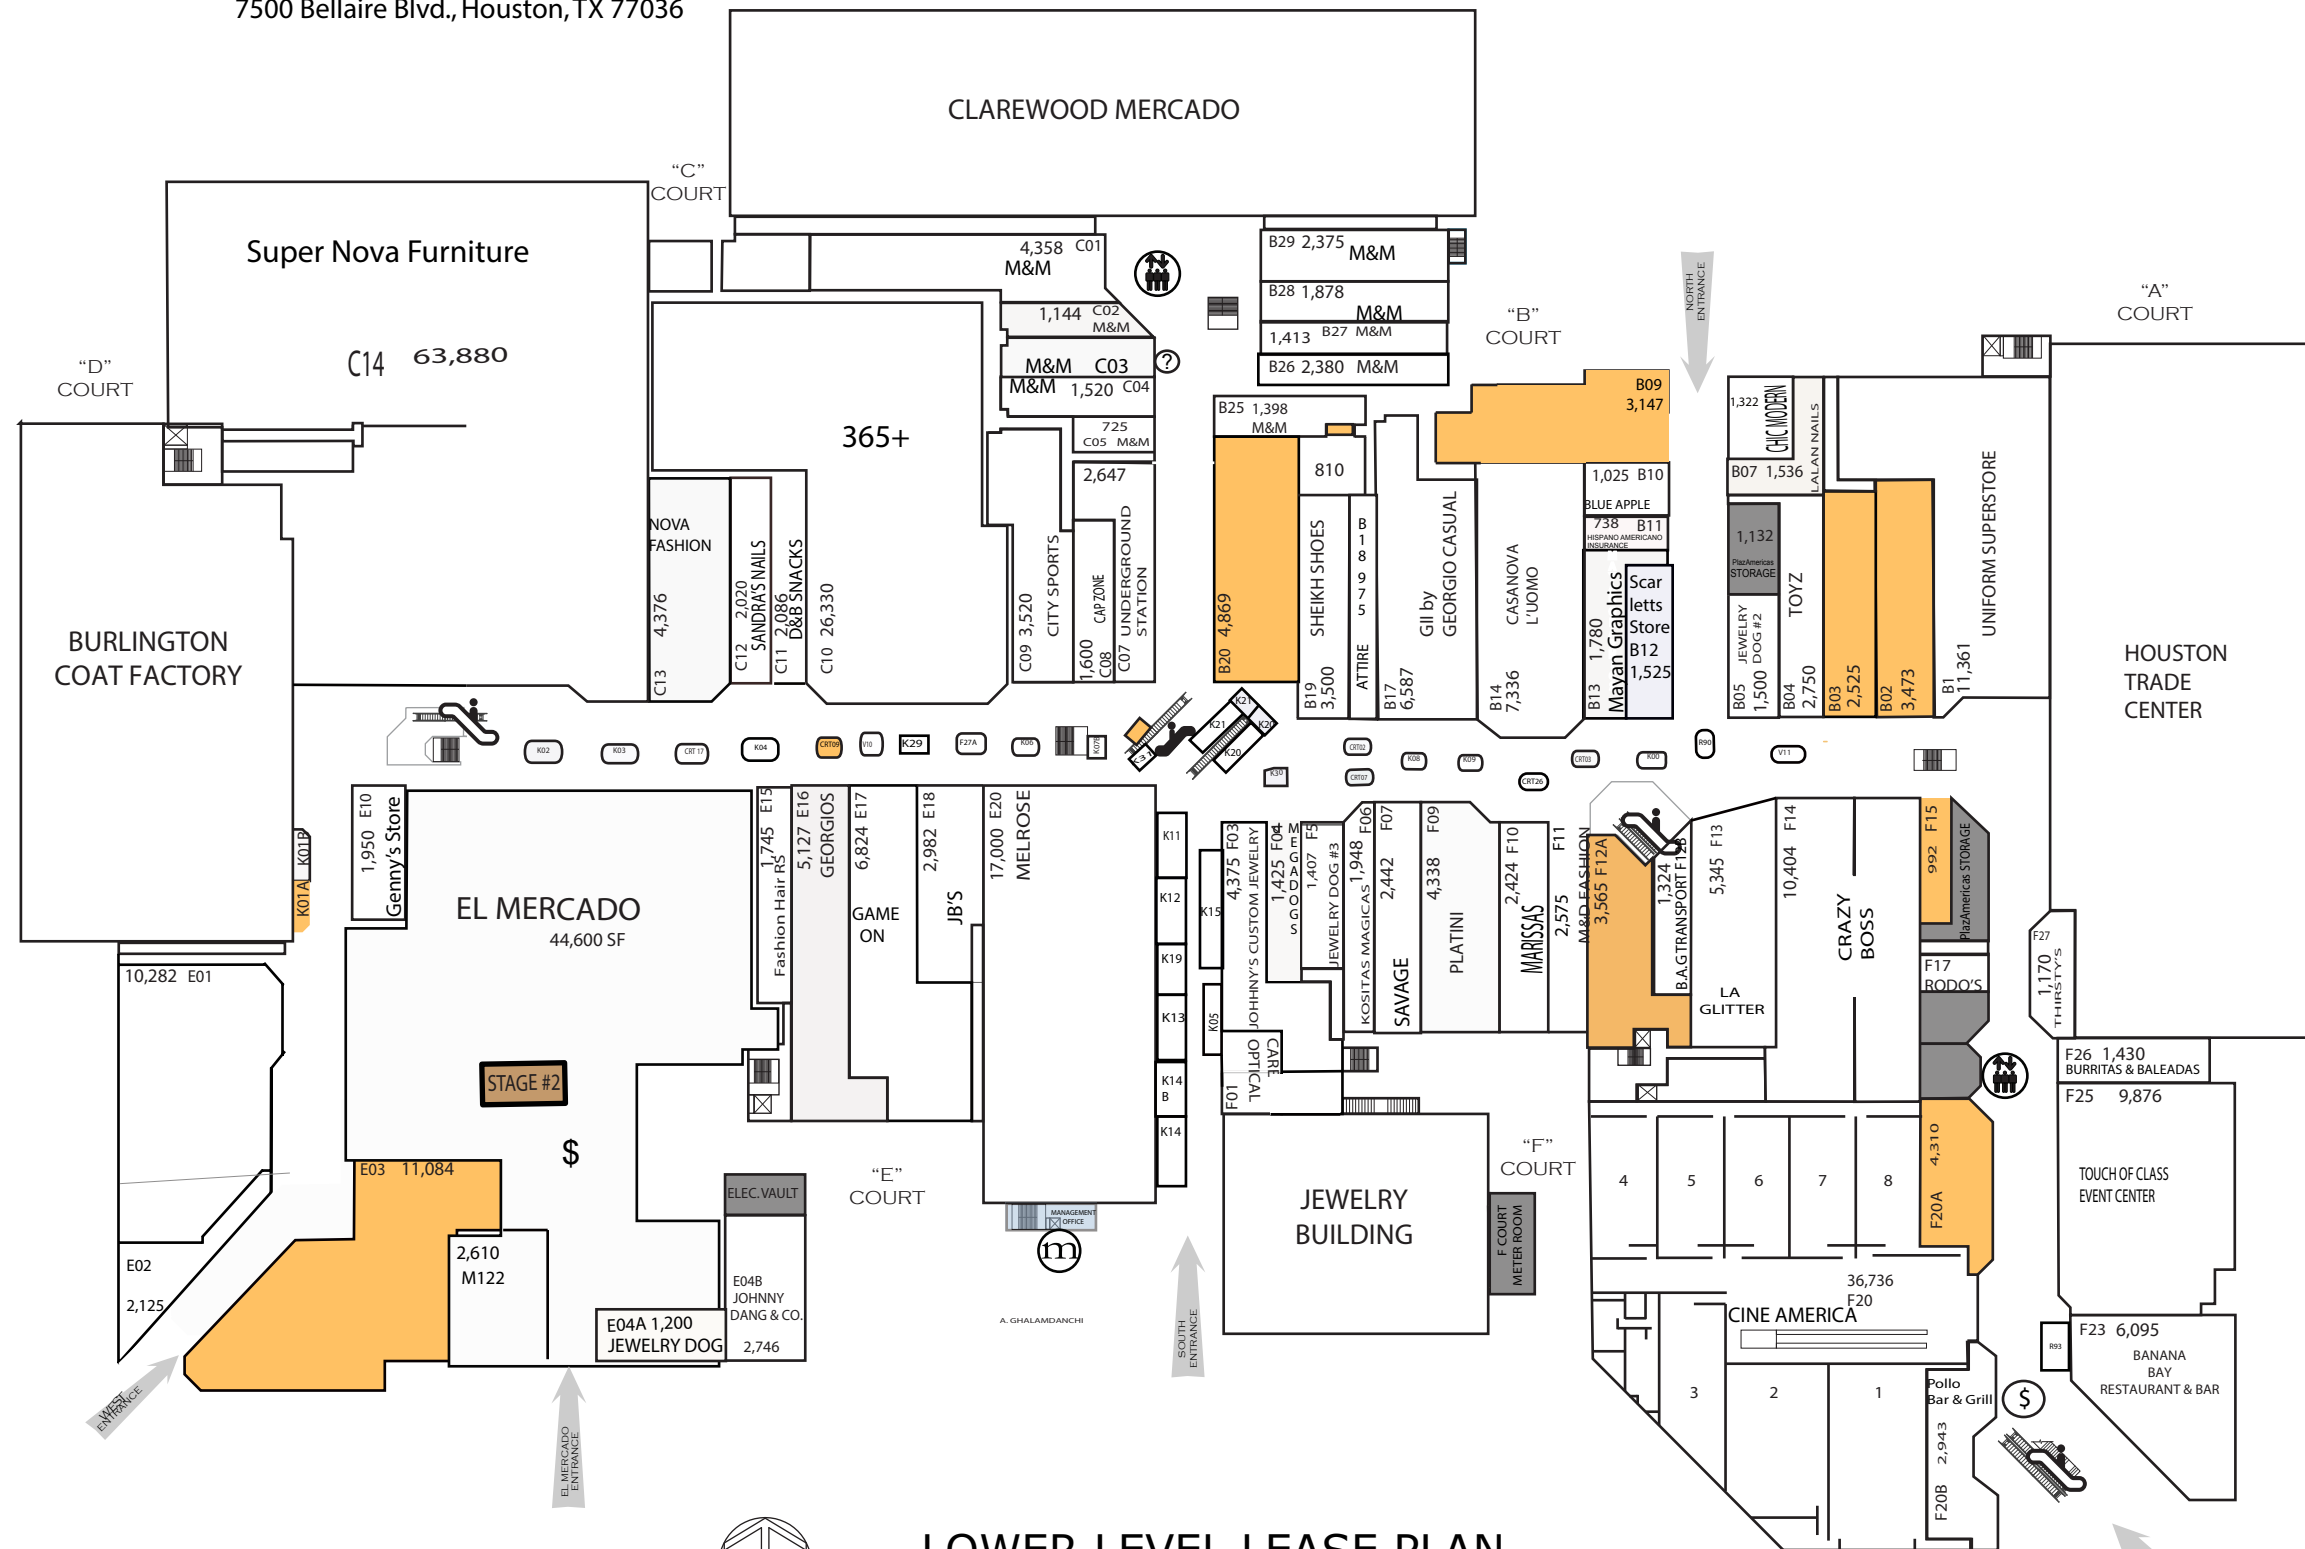

BURLINGTON COAT FACTORY

CLAREWOOD MERCADO

HOUSTON TRADE CENTER

LEASING AND MANAGEMENT OFFICE

JEWELRY BUILDING

FOOD COURT

STAGE #1

PLAY AREA

28,160 SF

UPPER LEVEL LEASE PLAN

ALL MEASUREMENTS ARE APPROXIMATE AND SHOULD BE VERIFIED

- OCUPIED
- AVAILABLE
- SERVICE AREAS
- INFORMATION BOOTH
- RESTROOMS
- MANAGEMENT
- ATM
- ELEVATORS
- ESCALATORS

LOWER LEVEL LEASE PLAN

ALL MEASUREMENTS ARE APPROXIMATE AND SHOULD BE VERIFIED

- OCCUPIED
- AVAILABLE
- STORAGE/SERVICE AREAS
- INFORMATION BOOTH
- RESTROOMS
- MANAGEMENT
- ATM
- ELEVATORS
- ESCALATORS