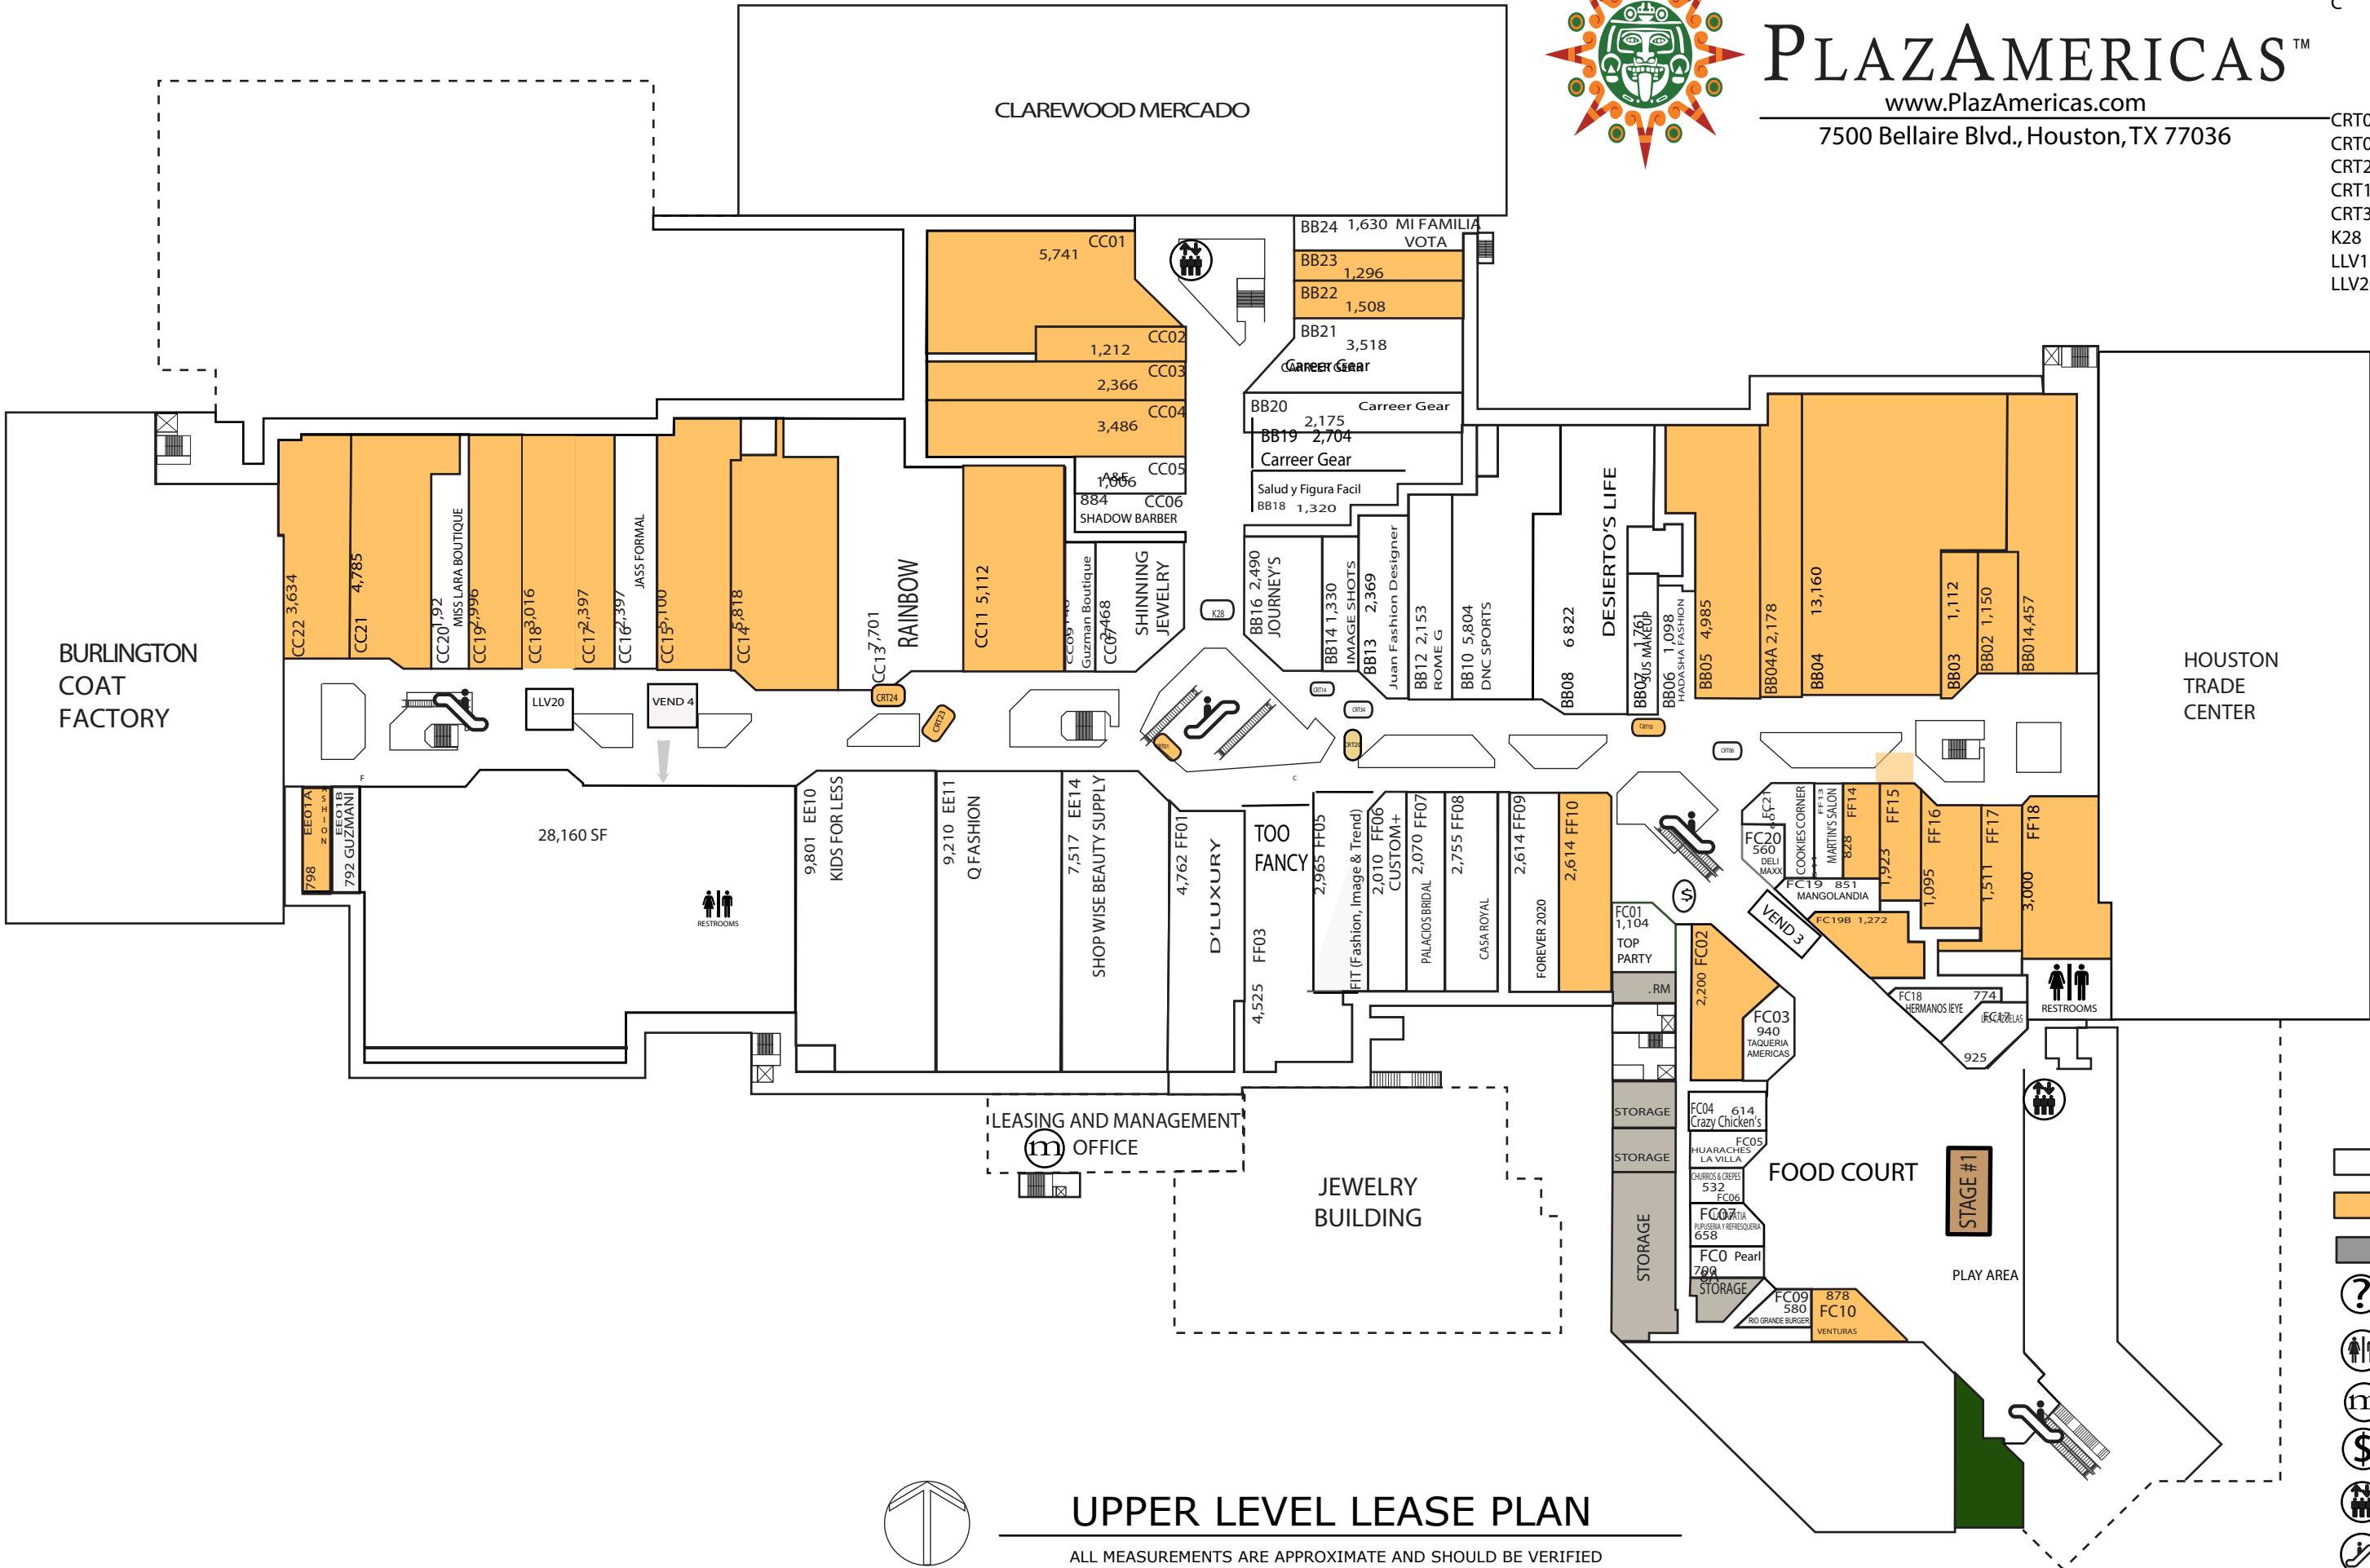

PLAZAAMERICAS™

www.PlazAmericas.com

7500 Bellaire Blvd., Houston, TX 77036

C

- CRT01 QUESHI JEWELERS
- CRT06 MONZU VIDEO BUTTONS
- CRT24 A&A MAKE UP
- CRT14 CELL POINT CELLULAR
- CRT34 S&S JEWELRY
- K28 AMOL JEWELRY
- LLV12 SWEET AMANDAS
- LLV20 CUANTIQA & SECURITY

BURLINGTON COAT FACTORY

CLAREWOOD MERCADO

HOUSTON TRADE CENTER

LEASING AND MANAGEMENT OFFICE

JEWELRY BUILDING

FOOD COURT

STAGE #1

PLAY AREA

28,160 SF

UPPER LEVEL LEASE PLAN

ALL MEASUREMENTS ARE APPROXIMATE AND SHOULD BE VERIFIED

- OCUPIED
- AVAILABLE
- SERVICE AREAS
- INFORMATION BOOTH
- RESTROOMS
- MANAGEMENT
- ATM
- ELEVATORS
- ESCALATORS

LOWER LEVEL LEASE PLAN

ALL MEASUREMENTS ARE APPROXIMATE AND SHOULD BE VERIFIED

- OCCUPIED
- AVAILABLE
- STORAGE/SERVICE AREAS
- INFORMATION BOOTH
- RESTROOMS
- MANAGEMENT
- ATM
- ELEVATORS
- ESCALATORS