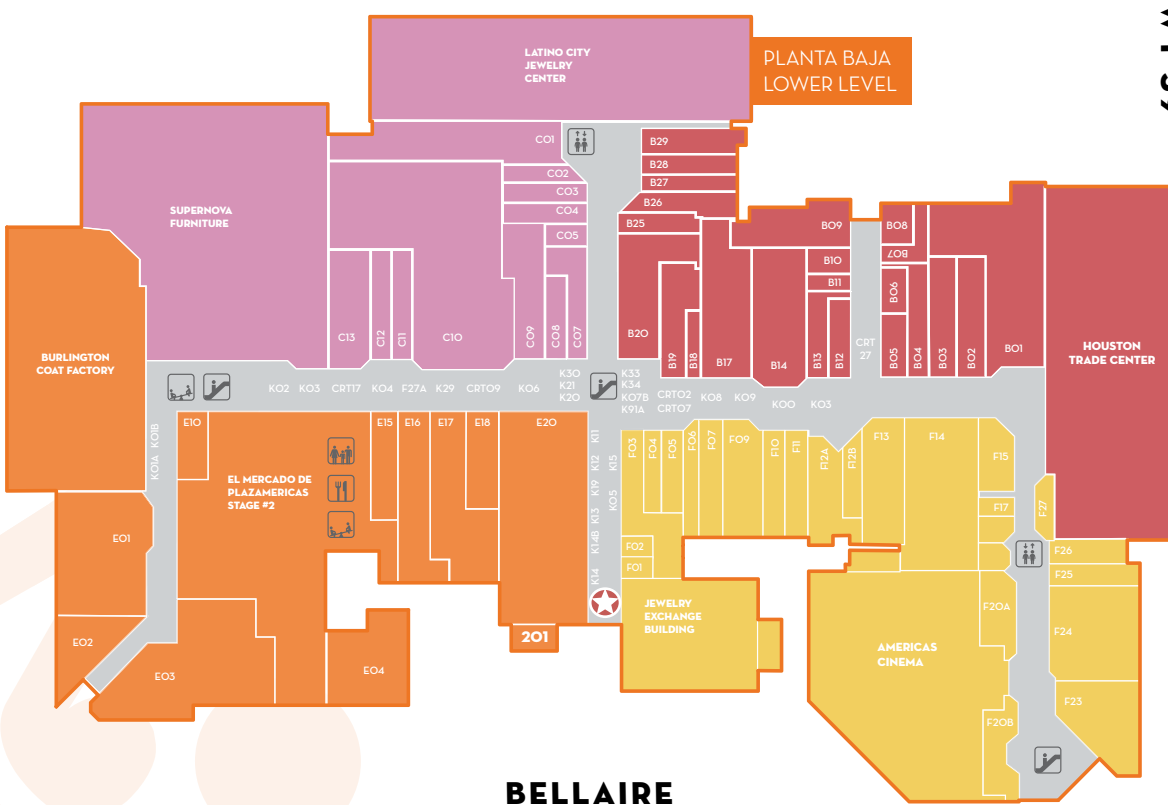

DEPARTMENT STORES

- E20 BURLINGTON STORES

PHOTOGRAPHY / FOTOGRAFIA

- B10 BLUE APPLE FILM
- BB14 IMAGE SHOTS

ACCESSORIES / ACCESORIOS

- K29 ACCESSORIES DEPOT
- CRT14 CELL POINT & ACCESSORIES
- K19 CELLS AND JEWELS
- FFO1 D' LUXURY EXCHANGE
- K12 PHONE DOC
- KO7B PHONE DOC
- B12 SCARLETT'S STORE
- CRT O2 SUNGLASSES SHOP
- CRT O7 THE JEWELRY SPOT

OTHER SERVICES / SERVICIOS

- BB19 CAREER GEAR
- BB20 CAREER GEAR
- BB21 CAREER GEAR
- B11 HISPANO AMERICANO INSURANCE
- B13 MAYAN GRAPHICS
- BB24 MI FAMILIA VOTA

SHOES / ZAPATOS

- CO8 BIGG CITY CAP ZONE
- CO9 BIGG CITY SPORTS
- BB10 DNC SPORTS
- BB16 JOURNEY'S
- B19 SHEIKH SHOES
- CO7 UNDERGROUND BY JOURNEY'S

JEWELRY / JOYERIAS

- KO9 A POUCH OF GOLD
- KO6 ALL PRECIOUS
- K28 ANMOL JEWELRY
- B28 DON JEWELRY
- B27 FINE JEWELRY
- K13B ICED OUT BELT BUCKLES
- K33 ICED OUT JEWELRY
- K30 IK JEWELRY
- BO5 JD JEWELRY
- KO3 JEWEL EMPORIUM
- FO5 JEWELRY DOG
- K15 JEWELRY LOOP
- EO4B JOHNNY DANG & CO.
- FO3 JOHNNY'S CUSTOM JEWELRY
- K20 NEW IMAGE JEWELRY
- KO5 ORO ITALIA
- CCO7 SHINING JEWELRY
- CRT07 SILVER SHOP
- K21 SMART JEWELERS
- L THE JEWELRY BUILDING
- KO8 TREASURES
- B29 VALENCIA JEWELRY

QUINCEAÑERAS STORE

- CC16 JASS FORMAL
- BB13 JUAN LOPEZ FASHION DESIGNER
- F13 LA GLITTER
- F10 MARISSAS
- FFO7 PALACIOS BRIDAL

ENTERTAINMENT

- F20A AMERICA CINEMAS
- BO4 ANF TOYZ
- KO1B G & D GIFTS
- E17 GAME ON
- LLV20 IMPACT TRACKS

OPTICAL / OPTICA

- FO1 CARE OPTICAL

MARINETTE

US HWY 59

BELLAIRE

PLAZAAMERICAS

Para obtener informacion de renta, llame al 713-777-1111 o visite nuestras oficinas en el Cuarto 201. | For leasing information call 713-777-1111 or visit our office in Suite 201.