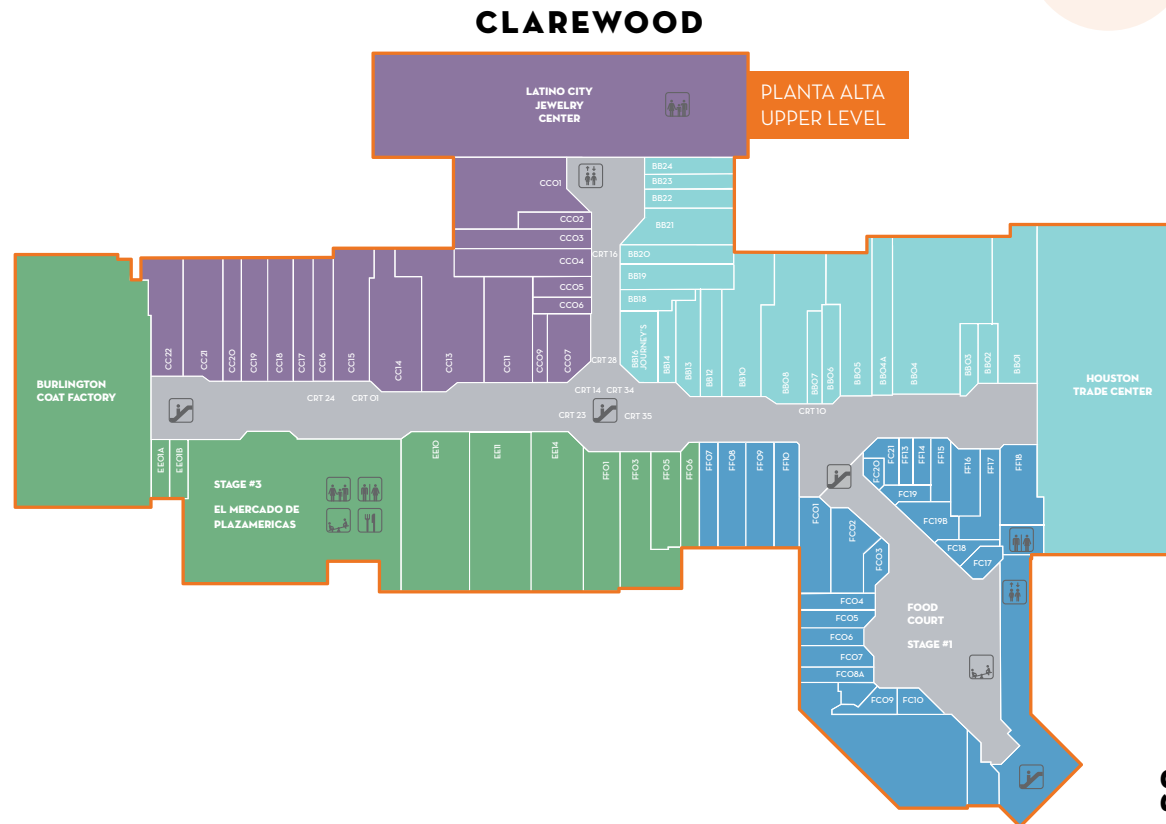

QUINCEAÑERAS STORE

- CC16 JASS FORMAL
- BB13 JUAN LOPEZ FASHION DESIGNER
- F13 LA GLITTER
- F10 MARISSAS
- FFO7 PALACIOS BRIDAL

ENTERTAINMENT

- F20A AMERICA CINEMAS
- BO4 ANF TOYZ
- KO1B G & D GIFTS
- E17 GAME ON
- LLV20 IMPACT TRACKS

OPTICAL / OPTICA

- FO1 CARE OPTICAL

MARINETTE

US HWY 59

BELLAIRE

PLAZAAMERICAS DIRECTORIO / DIRECTORY

- AREA DE COMIDA / FOOD COURT
- BAÑO / RESTROOMS
- ESCALERAS ELECTRICAS / ESCALATORS
- ELEVADORES / ELEVATORS
- FAMILY LOUNGE
- PLAY AREA
- YOU ARE HERE