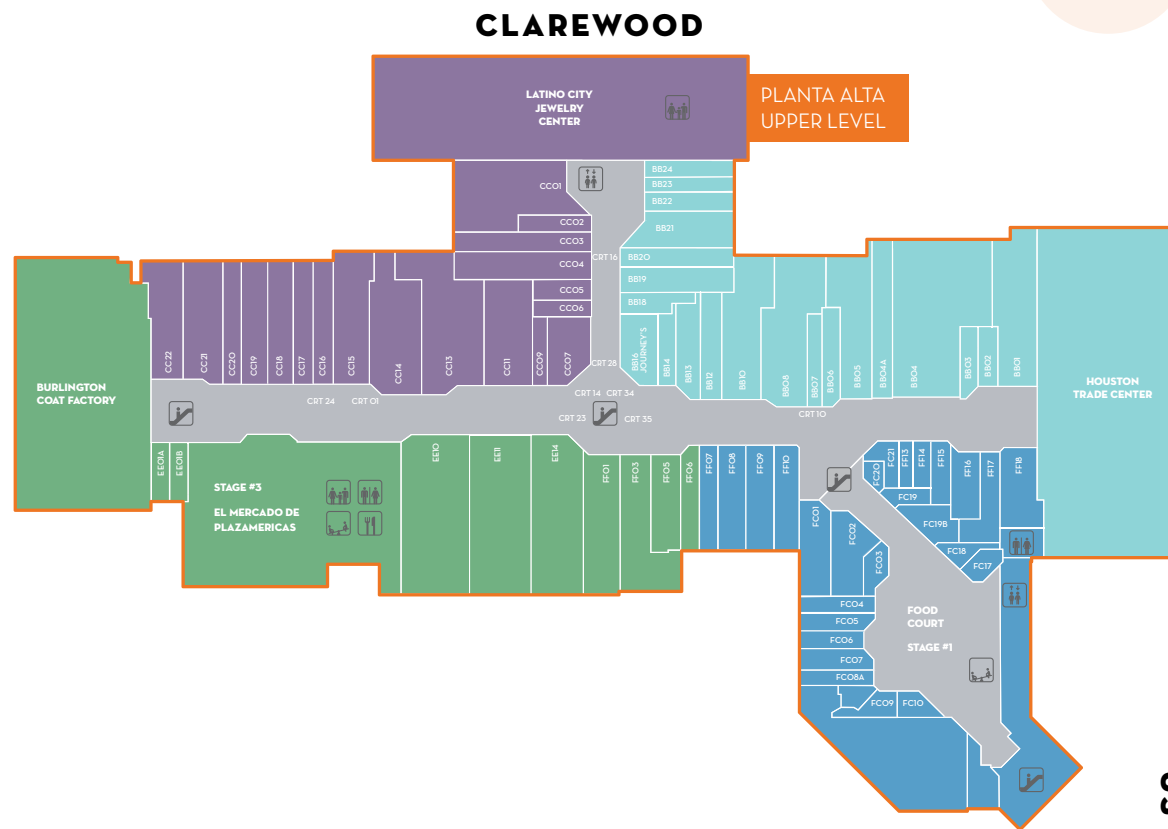

DEPARTMENT STORES

- E20 BURLINGTON STORES

PHOTOGRAPHY / FOTOGRAFIA

- B10 BLUE APPLE FILM
- BB14 IMAGE SHOTS

ACCESSORIES / ACCESORIOS

- K29 ACCESSORIES DEPOT
- CRT14 CELL POINT & ACCESSORIES
- K19 CELLS AND JEWELS
- FFO1 D' LUXURY EXCHANGE
- K12 PHONE DOC
- KO7B PHONE DOC
- B12 SCARLETT'S STORE
- CRT O2 SUNGLASSES SHOP
- CRT O7 THE JEWELRY SPOT

OTHER SERVICES / SERVICIOS

- BB19 CAREER GEAR
- BB20 CAREER GEAR
- BB21 CAREER GEAR
- B11 HISPANO AMERICANO INSURANCE
- B13 MAYAN GRAPHICS
- BB24 MI FAMILIA VOTA

SHOES / ZAPATOS

- CO8 BIGG CITY CAP ZONE
- CO9 BIGG CITY SPORTS
- BB10 DNC SPORTS
- BB16 JOURNEY'S
- B19 SHEIKH SHOES
- CO7 UNDERGROUND BY JOURNEY'S

JEWELRY / JOYERIAS

- KO9 A POUCH OF GOLD
- KO6 ALL PRECIOUS
- K28 ANMOL JEWELRY
- B28 DON JEWELRY
- B27 FINE JEWELRY
- K13B ICED OUT BELT BUCKLES
- K33 ICED OUT JEWELRY
- K30 IK JEWELRY
- BO5 JD JEWELRY
- KO3 JEWEL EMPORIUM
- FO5 JEWELRY DOG
- K15 JEWELRY LOOP
- EO4B JOHNNY DANG & CO.
- FO3 JOHNNY'S CUSTOM JEWELRY
- K20 NEW IMAGE JEWELRY
- KO5 ORO ITALIA
- CCO7 SHINING JEWELRY
- CRT07 SILVER SHOP
- K21 SMART JEWELERS
- L THE JEWELRY BUILDING
- KO8 TREASURES
- B29 VALENCIA JEWELRY

QUINCEAÑERAS STORE

- CC16 JASS FORMAL
- BB13 JUAN LOPEZ FASHION DESIGNER
- F13 LA GLITTER
- F10 MARISSAS
- FFO7 PALACIOS BRIDAL

ENTERTAINMENT

- F20A AMERICA CINEMAS
- BO4 ANF TOYZ
- KO1B G & D GIFTS
- E17 GAME ON
- LLV20 IMPACT TRACKS

OPTICAL / OPTICA

- FO1 CARE OPTICAL

MARINETTE

US HWY 59

BELLAIRE

PLAZAAMERICAS

Para obtener informacion de renta, llame al 713-777-1111 o visite nuestras oficinas en el Cuarto 201. | For leasing information call 713-777-1111 or visit our office in Suite 201.