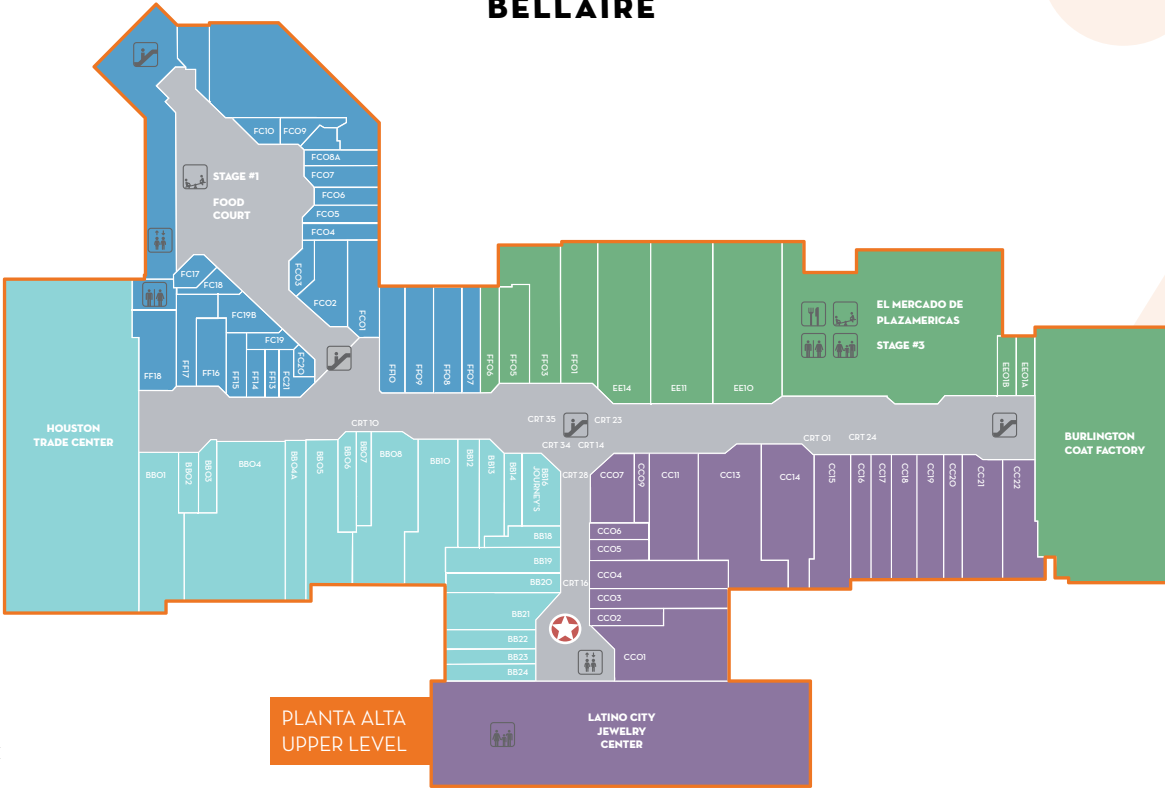

PLAZAAMERICAS DIRECTORIO / DIRECTORY

- AREA DE COMIDA / FOOD COURT
- BAÑO / RESTROOMS
- ESCALERAS ELECTRICAS / ESCALATORS
- ELEVADORES / ELEVATORS
- FAMILY LOUNGE
- PLAY AREA
- YOU ARE HERE

201 OFICINAS DE RENTA Y ADMINISTRACIÓN / LEASING & MANAGEMENT

BELLAIRE

PLANTA ALTA UPPER LEVEL

US HWY 59

MARINETTE

APPAREL / ROPA

- C10 3.6.5.
- B18 ATTIRE
- CO4 BOUTIQUE
- CO3 BOUTIQUE
- B14 CASANOVA COLLEZIONI
- F14 CRAZY BOSS
- FF05 F.I.T.
- B17 G2
- BO8 GABRIELA SHAR FASHION DESIGNER
- E17 GEORGIO'S
- CO1 GOMEZ WESTERN WEAR
- CCO9 GUZMAN BOUTIQUE
- FF09 HOVAH SHAMMAH
- E18 J-BEES
- EE10 KIDS FOR LESS
- B26 KISS BOUTIQUE
- F11 M & D FASHION
- E20 MELROSE FAMILY FASHIONS
- FF10 MEN & WOMEN
- C13 NV DRESSES
- CC13 RAINBOW
- BB12 ROME G
- F15 QUEEN FASHION
- FO7 RARE DENIM LOUNGE
- BO3 SUIT WAREHOUSE
- BO1 THE UNIFORM SUPERSTORE
- FF03 TOO FANCY
- CC14 TX7

BEAUTY SERVICES / SERVICIOS

- CO5 CEJA POR HSIYA
- FF13 CHELO ESTILO BARBERSHOP
- E15 FASHION HAIR R'S
- CRT17 GLAMOUR BROW BAR
- BO7 LALAN'S NAILS
- CO2 MARGY SALON & SPA
- C12 SANDRA'S NAILS AND BEAUTY
- F12B KBO BEAUTY SALON
- EE01A SAGAS HAIR SALON
- EE01B SALON LUXURY SUPPLY
- CC06 SHADOW BARBERSHOP

ENTERTAINMENT

- F20A AMERICA CINEMAS
- BO4 ANF TOYZ
- F20A DENVERLAND
- KO1B G & D GIFTS
- E17 GAME ON
- F24 TOUCH OF CLASS EVENT CENTER
- F25 TOUCH OF CLASS EVENT CENTER

ACCESSORIES / ACCESORIOS

- K29 ACCESSORIES DEPOT
- CRT14 CELL POINT & ACCESSORIES
- K19 CELLS AND JEWELS
- FF01 D' LUXURY EXCHANGE
- K12 PHONE DOC
- KO7B PHONE DOC
- B12 SCARLETT'S STORE
- CRT 02 SUNGLASSES SHOP
- CRT 07 THE JEWELRY SPOT