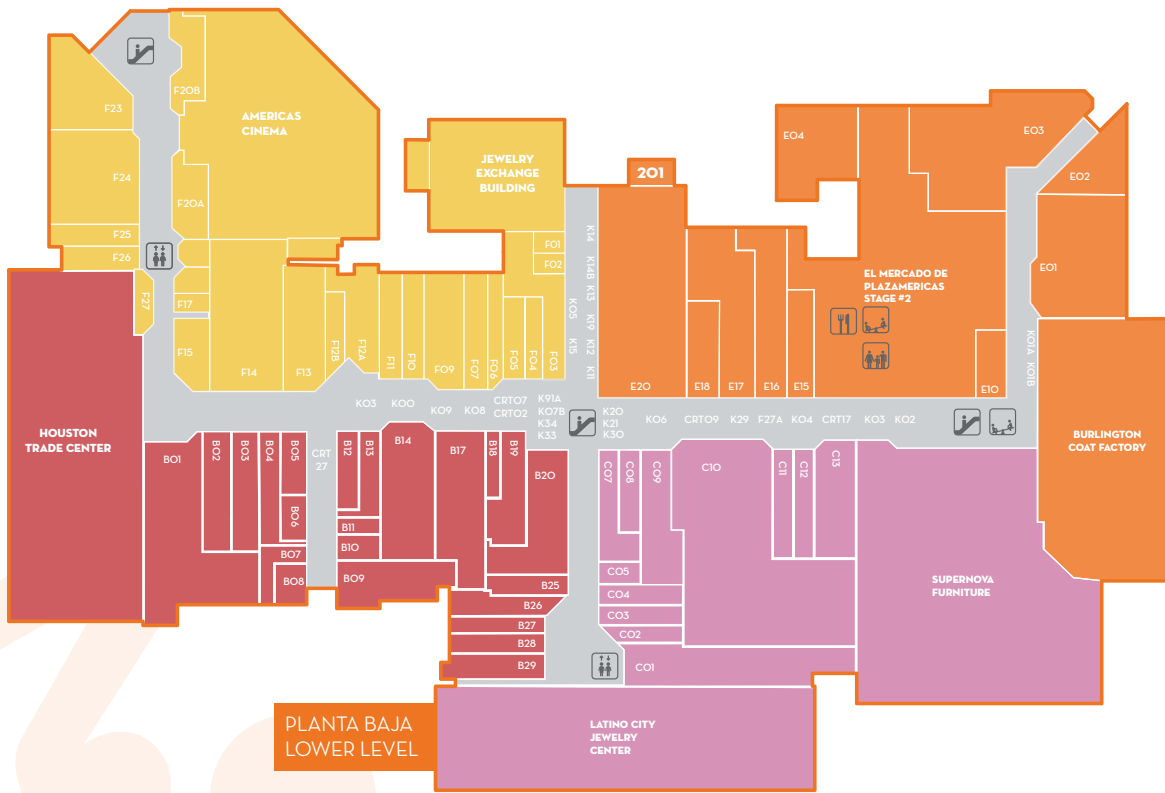

PLAZAAMERICAS DIRECTORIO / DIRECTORY

- AREA DE COMIDA / FOOD COURT
- BAÑO / RESTROOMS
- ESCALERAS ELECTRICAS / ESCALATORS
- ELEVADORES / ELEVATORS
- FAMILY LOUNGE
- PLAY AREA
- YOU ARE HERE

201 OFICINAS DE RENTA Y ADMINISTRACIÓN / LEASING & MANAGEMENT

FOOD / COMIDA

- F23 BANANA BAY BAR AND GRILL
- F26 BURRITOS Y BALEADAS
- FC21 COOKIES CORNER
- FC04 CRAZY CHICKEN
- FC20 DELI MAXX
- KO2 DON MAXX FAST FOOD
- C11 D & B SNACKS
- FC05 HUARACHES LA VILLA
- FC17 LAS CAZUELAS
- FC19 MANGOLANDIA
- FO4 MEGA DOGS
- K31 MEGA MANGOS
- FC08A PERLAS KITCHEN
- F20B POLLO BAR AND GRILL
- FC07 PUPUSERIA Y REFRESQUERIA
- FC09 RIO GRANDE BURGER HOUSE
- FC17 RODO'S BAKERY
- FC10 SILOE EL BUEN SABOR
- FC06 SWEET CRAVINGS
- FC03 TAQUERIA AMERICAS
- F27 THIRSTY'S
- F27A THIRSTY'S
- K00 THE NUTTY BARVARIAN

- BB07 FOTO Y VIDEO COLOSAL
- BB14 IMAGE SHOTS

DEPARTMENT STORES

- E20 BURLINGTON STORES

HOME FURNISHINGS

- C14 SUPERNOVA FURNITURE

OPTICAL / OPTICA

- FO1 CARE OPTICAL

JEWELRY / JOYERIAS

PLANTA BAJA LOWER LEVEL

CLAREWOOD