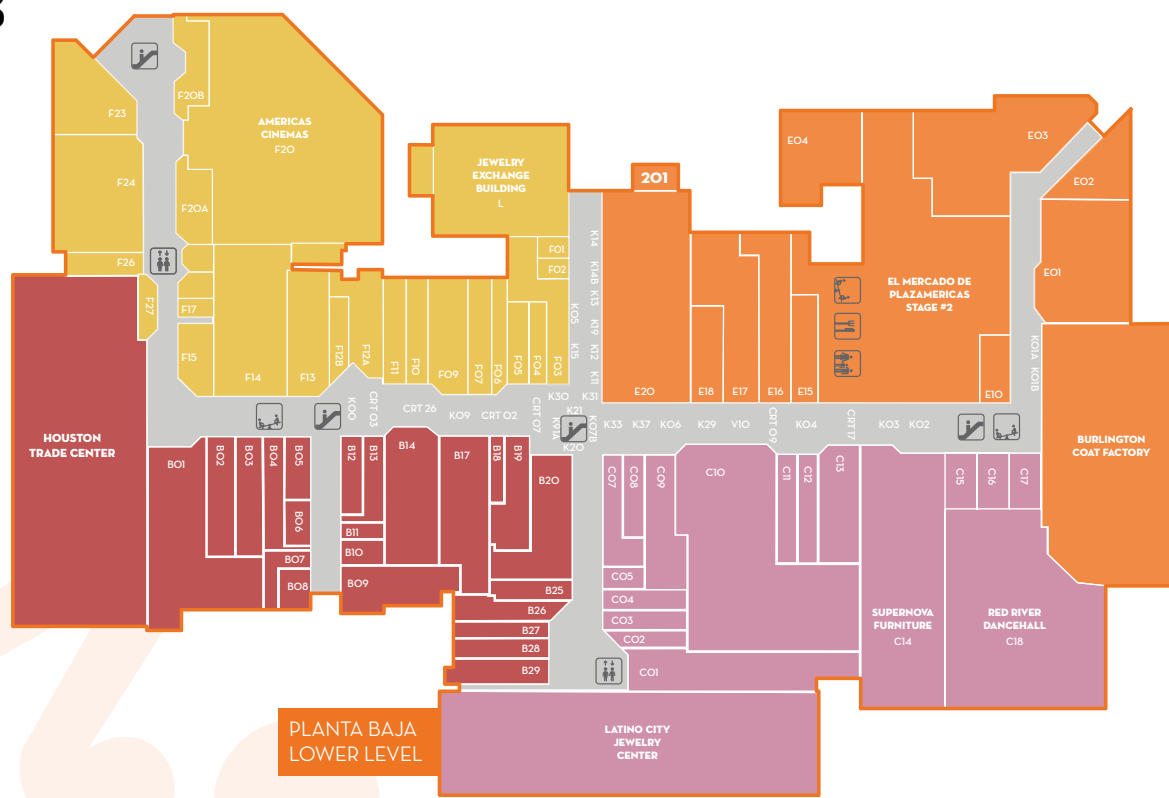

PLAZAAMERICAS DIRECTORIO / DIRECTORY

- AREA DE COMIDA / FOOD COURT
- BAÑO / RESTROOMS
- ESCALERAS ELECTRICAS / ESCALATORS
- ELEVADORES / ELEVATORS
- FAMILY LOUNGE
- PLAY AREA

201 OFICINAS DE RENTA Y ADMINISTRACIÓN / LEASING & MANAGEMENT

YOU ARE HERE

BELLAIRE

PLANTA ALTA / UPPER LEVEL

US HWY 59

MARINETTE

PLANTA BAJA / LOWER LEVEL

CLAREWOOD

ACCESSORIES / ACCESORIOS

- K29 ACCESSORIES DEPOT
- CRT 14 CELL POINT & ACCESSORIES
- FFO1 D' LUXURY EXCHANGE
- K19 GOLD CITY
- K12 I GEEKS
- K07B PHONE DOC
- B12 SCARLETT'S STORE
- CRT 02 SUNGLASSES SHOP

BEAUTY SERVICES / SERVICIOS

- CO5 CEJA POR HSIYA
- FF13 CHELO ESTILO BARBERSHOP
- E15 FASHION HAIR R'S
- CRT 17 GLAMOUR BROW BAR
- BO7 LALAN'S NAILS
- CO2 MARGY BEAUTY SALON & SPA
- C12 SANDRA'S NAILS AND BEAUTY
- FF2B KBO BEAUTY SALON
- EE01A SAGA'S HAIR SALON
- EE01B SALON LUXURY SUPPLY
- CC06 CUBA ESTILO BARBERSHOP
- F15 KBO BEAUTY SALON