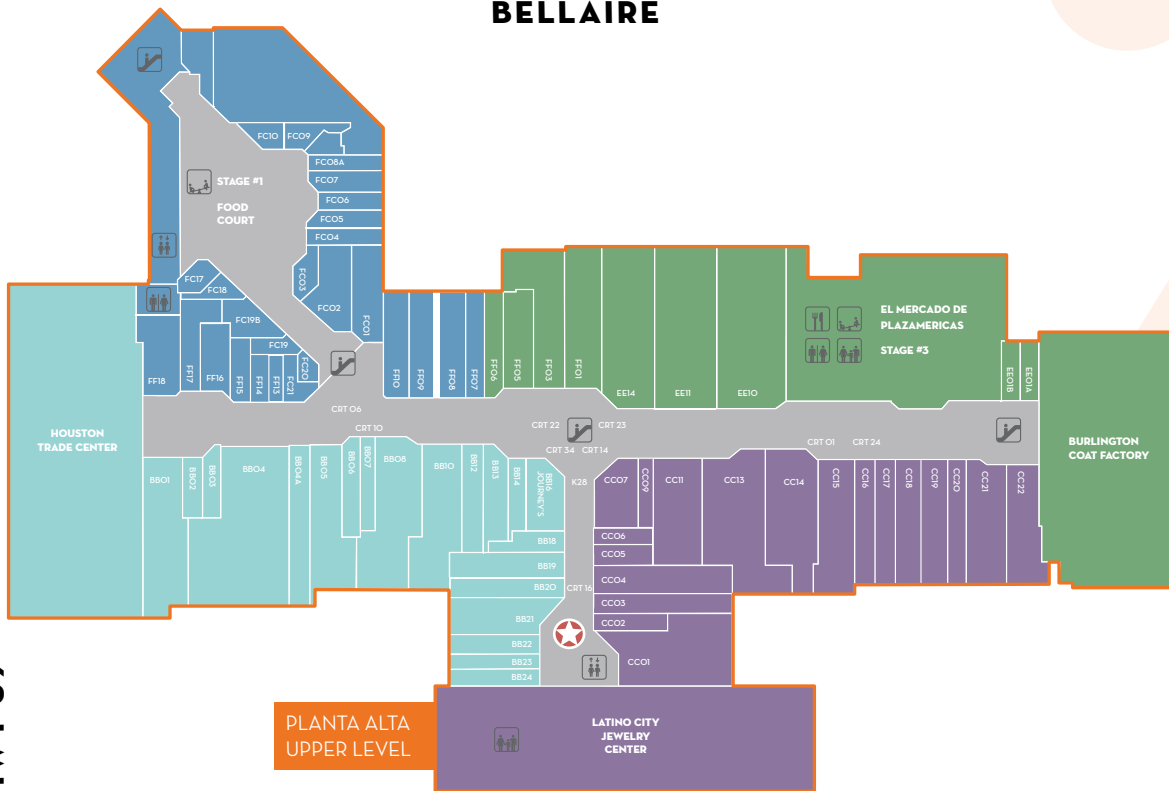

PLAZAAMERICAS DIRECTORIO / DIRECTORY

- AREA DE COMIDA / FOOD COURT
- BAÑO / RESTROOMS
- ESCALERAS ELECTRICAS / ESCALATORS
- ELEVADORES / ELEVATORS
- FAMILY LOUNGE
- PLAY AREA

201 OFICINAS DE RENTA Y ADMINISTRACIÓN / LEASING & MANAGEMENT

YOU ARE HERE

BELLAIRE

PLANTA ALTA / UPPER LEVEL

US HWY 59

MARINETTE

PLANTA BAJA / LOWER LEVEL

CLAREWOOD

ACCESSORIES / ACCESORIOS

- K29 ACCESSORIES DEPOT
- CRT 14 CELL POINT & ACCESSORIES
- FFO1 D' LUXURY EXCHANGE
- K19 GOLD CITY
- K12 I GEEKS
- K07B PHONE DOC
- B12 SCARLETT'S STORE
- CRT 02 SUNGLASSES SHOP

BEAUTY SERVICES / SERVICIOS

- CO5 CEJA POR HSIYA
- FF13 CHELO ESTILO BARBERSHOP
- E15 FASHION HAIR R'S
- CRT 17 GLAMOUR BROW BAR
- BO7 LALAN'S NAILS
- CO2 MARGY BEAUTY SALON & SPA
- C12 SANDRA'S NAILS AND BEAUTY
- FF2B KBO BEAUTY SALON
- EE01A SAGA'S HAIR SALON
- EE01B SALON LUXURY SUPPLY
- CC06 CUBA ESTILO BARBERSHOP
- F15 KBO BEAUTY SALON