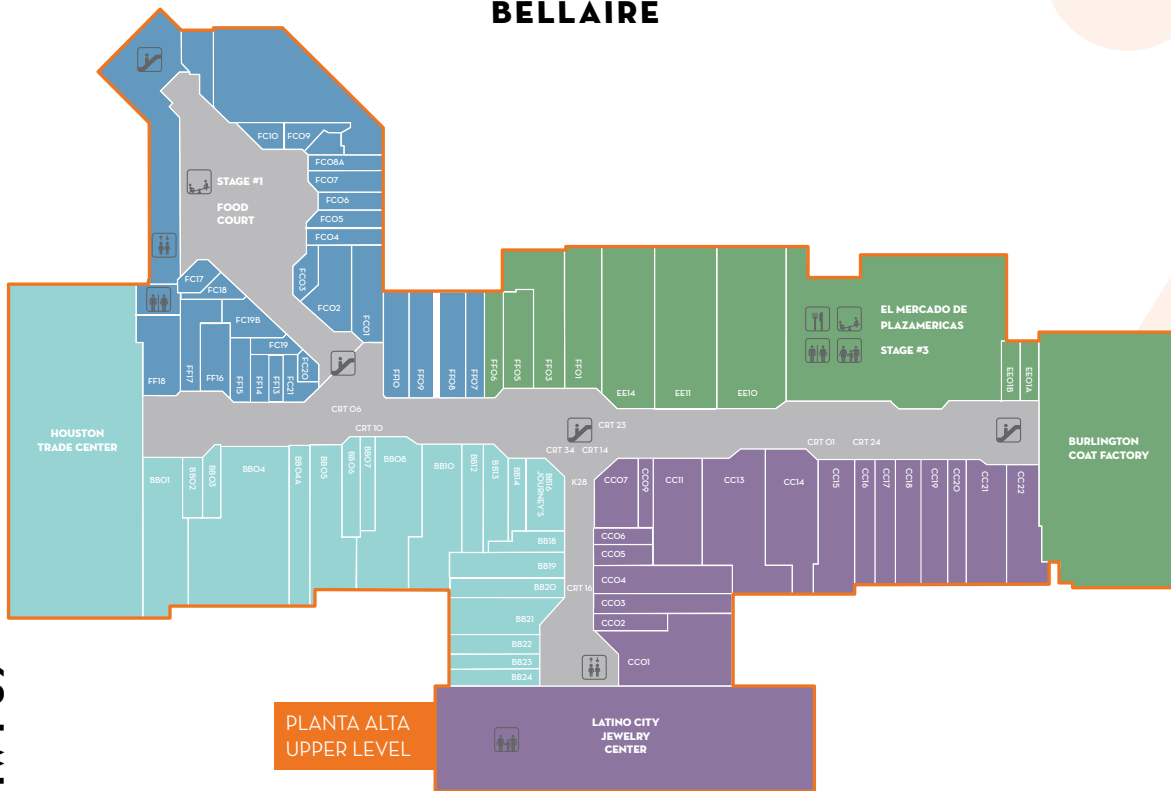

DEPARTMENT STORES

- E20 BURLINGTON STORES

SPECIALTY

- FF08 CASA ROYAL
- FF06 CUSTOM PLUS
- BB08 DESIERTOS LIFE
- CRT O3 FRAGRANCE ZONE
- E10 GENESIS STORE
- BB06 HERBAL SOLUTIONS HEALTH
- CRT O9 KALARIS BOUTIQUE & MORE
- FO6 KOSITAS MAGICAS
- B25 MARIA'S GIFTS
- CRT O6 MONZU VIDEO BUTTON
- K11 PERFUME ZONE
- CRT 26 POISE LUXE
- BB18 SALUD Y FIGURA FACIL
- EE14 SHOP WISE BEAUTY SUPPLY

PLAZAAMERICAS DIRECTORIO / DIRECTORY

BELLAIRE

US HWY 59

MARINETTE

CLAREWOOD

APPAREL / ROPA

- C10 3&S.
- CO4 AMA FASHION
- CO3 AMA FASHION
- B18 ATTIRE
- B14 CASANOVA COLLEZIONI
- F14 CRAZY BOSS
- CC11 CRAZY BOSS
- CC13 CRAZY BOSS
- FF05 F.I.T.
- B19 FRANCESCAS
- B17 G2
- E16 GEORGIO'S
- CO1 GOMEZ WESTERN WEAR
- FF09 HOVAH SHAMMAH
- E18 J-BEES
- EE10 KIDS FOR LESS
- B26 KISS BOUTIQUE
- CC09 LARA BOUTIQUE
- B08 MARY'S DRESS BOUTIQUE
- F11 M & D FASHION
- E20 MELROSE FAMILY FASHIONS
- FF10 MEN & WOMEN
- C13 NV DRESS
- FO7 RARE DENIM LOUNGE
- BB12 ROME G
- B03 SUIT WAREHOUSE
- CC16 SWEET O' HONEY
- BB19 THE SOCIAL HABERDASHERY
- B01 THE UNIFORM SUPERSTORE
- FF03 TOO FANCY
- CC14 YURI BAUTIZOS