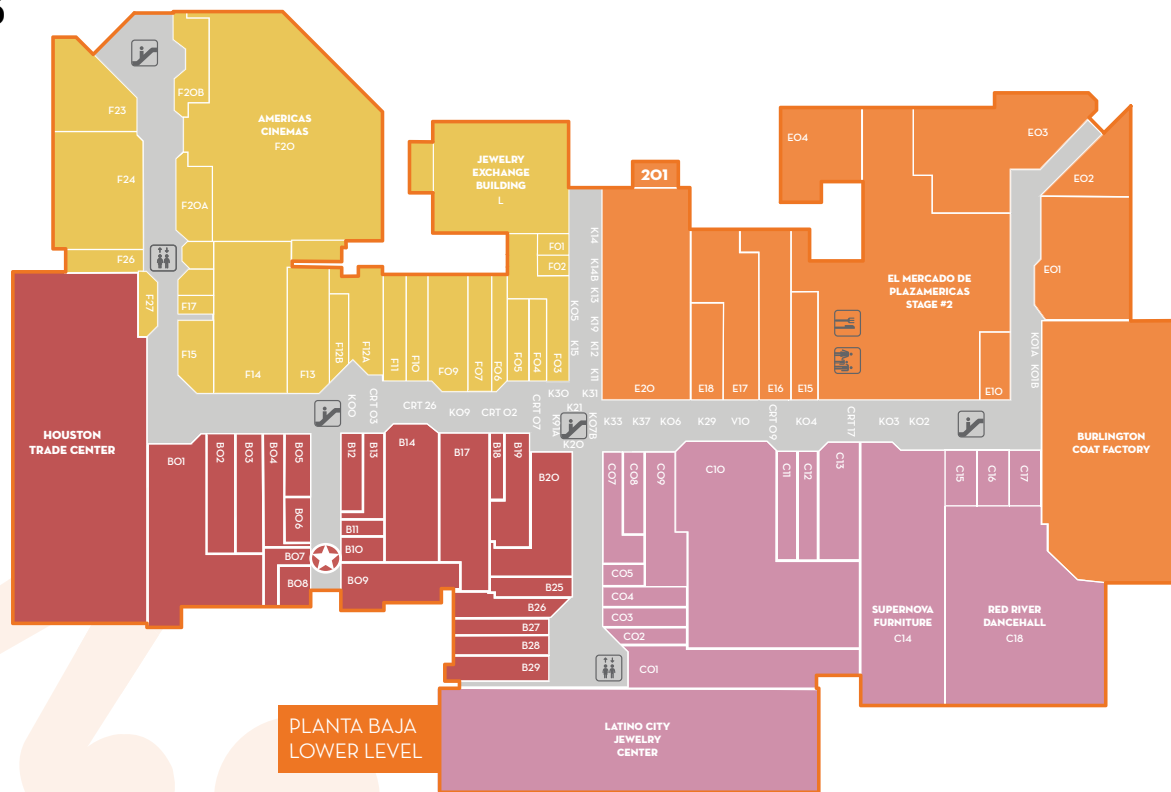

PLAZAAMERICAS DIRECTORIO / DIRECTORY

BELLAIRE

US HWY 59

MARINETTE

CLAREWOOD

APPAREL / ROPA

- C10 3&S.
- CO4 AMA FASHION
- CO3 AMA FASHION
- B18 ATTIRE
- B14 CASANOVA COLLEZIONI
- F14 CRAZY BOSS
- CC11 CRAZY BOSS
- CC13 CRAZY BOSS
- FF05 F.I.T.
- B19 FRANCESCAS
- B17 G2
- E16 GEORGIO'S
- CO1 GOMEZ WESTERN WEAR
- FF09 HOVAH SHAMMAH
- E18 J-BEES
- EE10 KIDS FOR LESS
- B26 KISS BOUTIQUE
- CC09 LARA BOUTIQUE
- B08 MARY'S DRESS BOUTIQUE
- F11 M & D FASHION
- E20 MELROSE FAMILY FASHIONS
- FF10 MEN & WOMEN
- C13 NV DRESS
- FO7 RARE DENIM LOUNGE
- BB12 ROME G
- B03 SUIT WAREHOUSE
- CC16 SWEET O' HONEY
- BB19 THE SOCIAL HABERDASHERY
- B01 THE UNIFORM SUPERSTORE
- FF03 TOO FANCY
- CC14 YURI BAUTIZOS