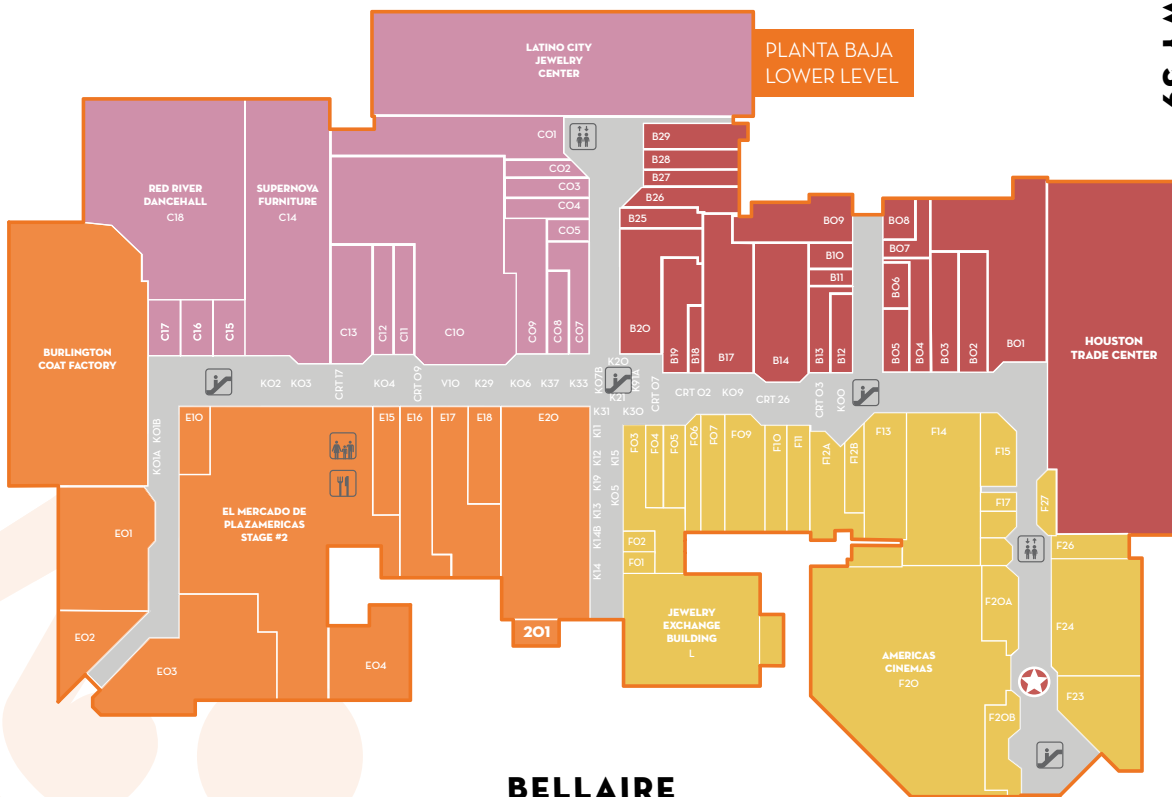

OTHER SERVICES / SERVICIOS

- B11 HISPANO AMERICANO INSURANCE
- B10 OUTLET FINANCIERO
- V10 CUSTOM T'S
- B13 MAYAN GRAPHICS

CLAREWOOD

PLANTA ALTA / UPPER LEVEL

MARINETTE

US HWY 59

BELLAIRE

PLANTA BAJA / LOWER LEVEL

MARINETTE

BELLAIRE

CLAREWOOD

US HWY 59

YOU ARE HERE

AREA DE COMIDA
FOOD COURT

ELEVADORES
ELEVATORS

ESCALERAS ELECTRICAS
ESCALATORS