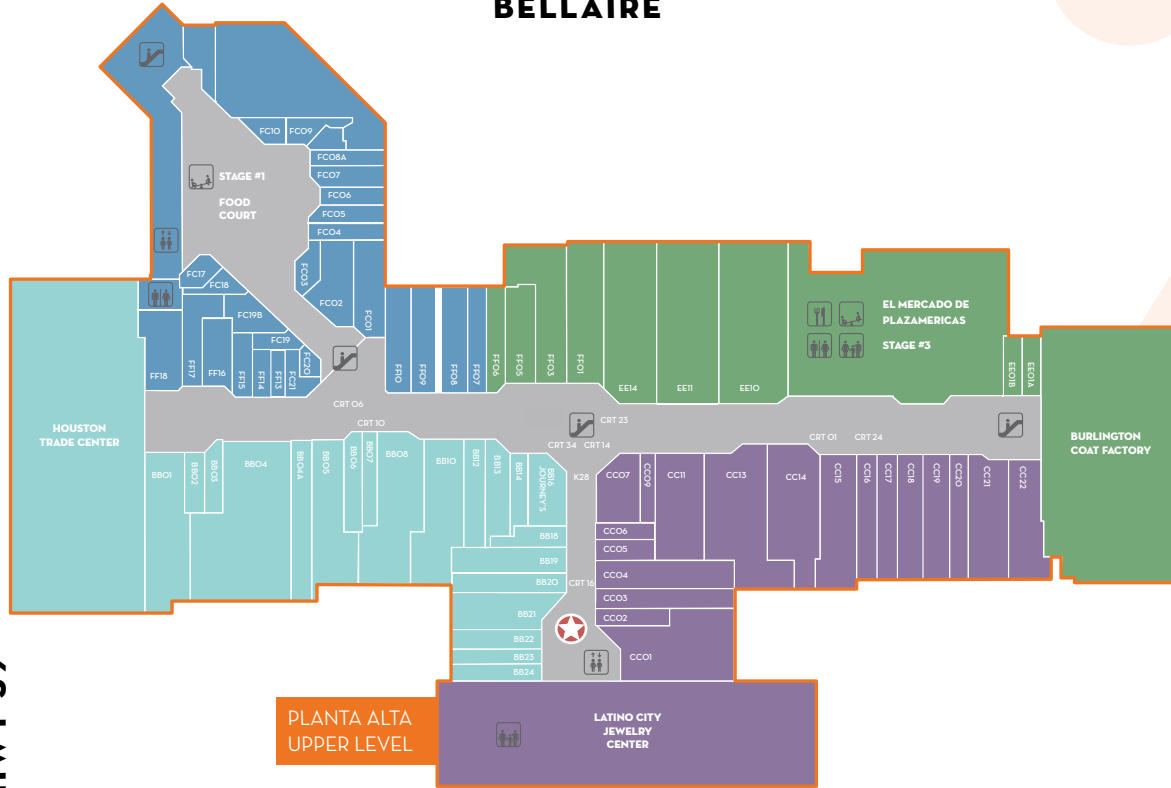

PLAZAAMERICAS DIRECTORIO / DIRECTORY

AREA DE COMIDA
FOOD COURT

BAÑO
RESTROOMS

ESCALERAS ELECTRICAS
ESCALATORS

ELEVADORES
ELEVATORS

FAMILY LOUNGE

YOU ARE HERE

201 OFICINAS DE RENTA Y ADMINISTRACIÓN
LEASING & MANAGEMENT

BELLAIRE

PLANTA ALTA
UPPER LEVEL

US HWY 59

MARINETTE

PLANTA BAJA
LOWER LEVEL

CLAREWOOD

APPAREL / ROPA

- CIO 3&5.
- CO4 AMA FASHION
- CO3 AMA FASHION
- B18 ATTIRE
- B14 CASANOVA COLLEZIONI
- F14 CRAZY BOSS
- CC11 CRAZY BOSS
- CC13 CRAZY BOSS
- FF05 F.I.T.
- B19 FRANCESCAS
- B17 G2
- E16 GEORGIO'S
- CO1 GOMEZ WESTERN WEAR
- FF09 HOVAH SHAMMAH
- E18 J-BEES
- EE10 KIDS FOR LESS
- B26 KISS BOUTIQUE
- CC09 LARA BOUTIQUE
- BO8 MARY'S DRESS BOUTIQUE
- F11 M & D FASHION
- E20 MELROSE FAMILY FASHIONS
- FF10 MEN & WOMEN
- C13 NV DRESS
- FO7 RARE DENIM LOUNGE
- BB12 ROME G
- BO3 SUIT WAREHOUSE
- CC16 SWEET O' HONEY
- BB19 THE SOCIAL HABERDASHERY
- BO1 THE UNIFORM SUPERSTORE
- FF03 TOO FANCY
- CC14 YURI BAUTIZOS