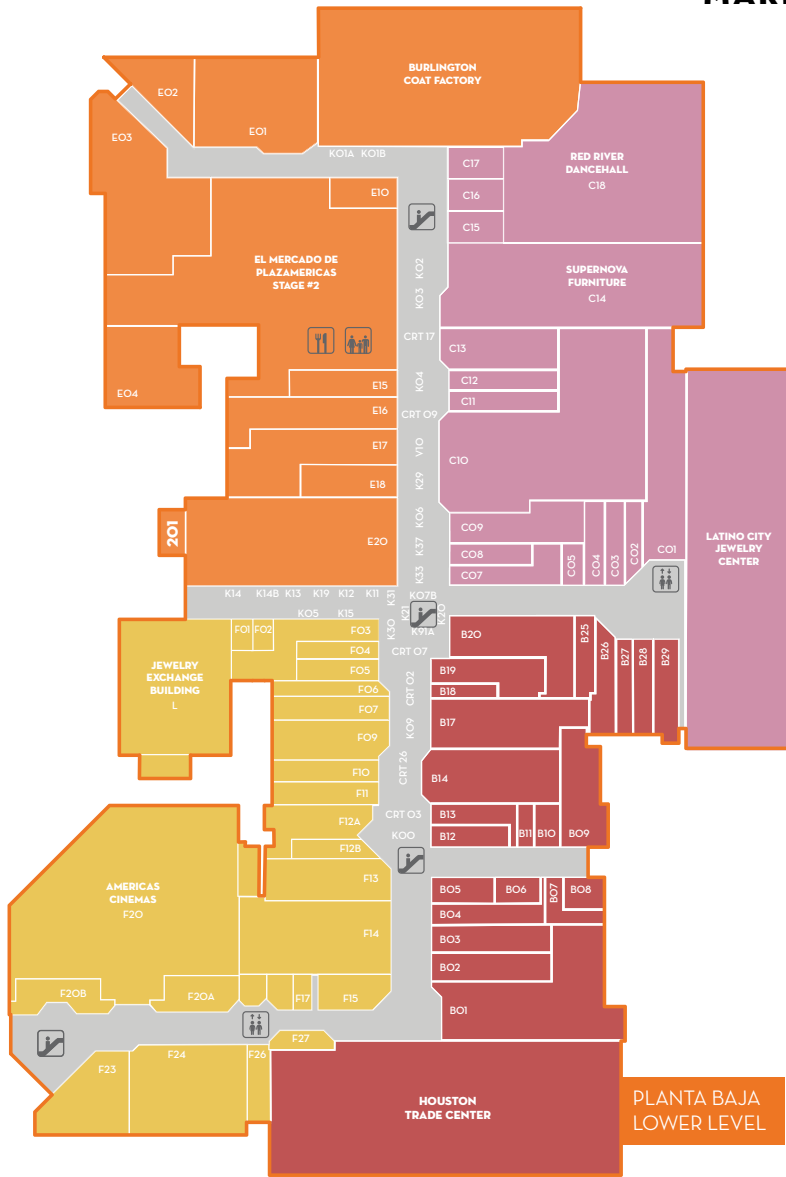

OTHER SERVICES / SERVICIOS

B11	HISPANO AMERICANO INSURANCE
B10	OUTLET FINANCIERO
V10	CUSTOM T'S
B13	MAYAN GRAPHICS

PLAZA AMERICAS DIRECTORIO / DIRECTORY

MARINETTE

BELLAIRE

CLAREWOOD

US HWY 59

- YOU ARE HERE**
- AREA DE COMIDA**
FOOD COURT
- ELEVADORES**
ELEVATORS
- ESCALERAS ELECTRICAS**
ESCALATORS
- BAÑO**
RESTROOMS
- FAMILY LOUNGE**
- PLAY AREA**
- 201** OFICINAS DE RENTA Y ADMINISTRACIÓN
LEASING & MANAGEMENT

ACCESSORIES / ACCESORIOS

- K29 ACCESSORIES DEPOT
- CRT14 CELL POINT & ACCESSORIES
- K19 GOLD CITY
- K12 I GEEKS
- K07B PHONE DOC
- B12 SCARLETT'S STORE
- CRT02 SUNGLASSES SHOP

BEAUTY SERVICES / SERVICIOS