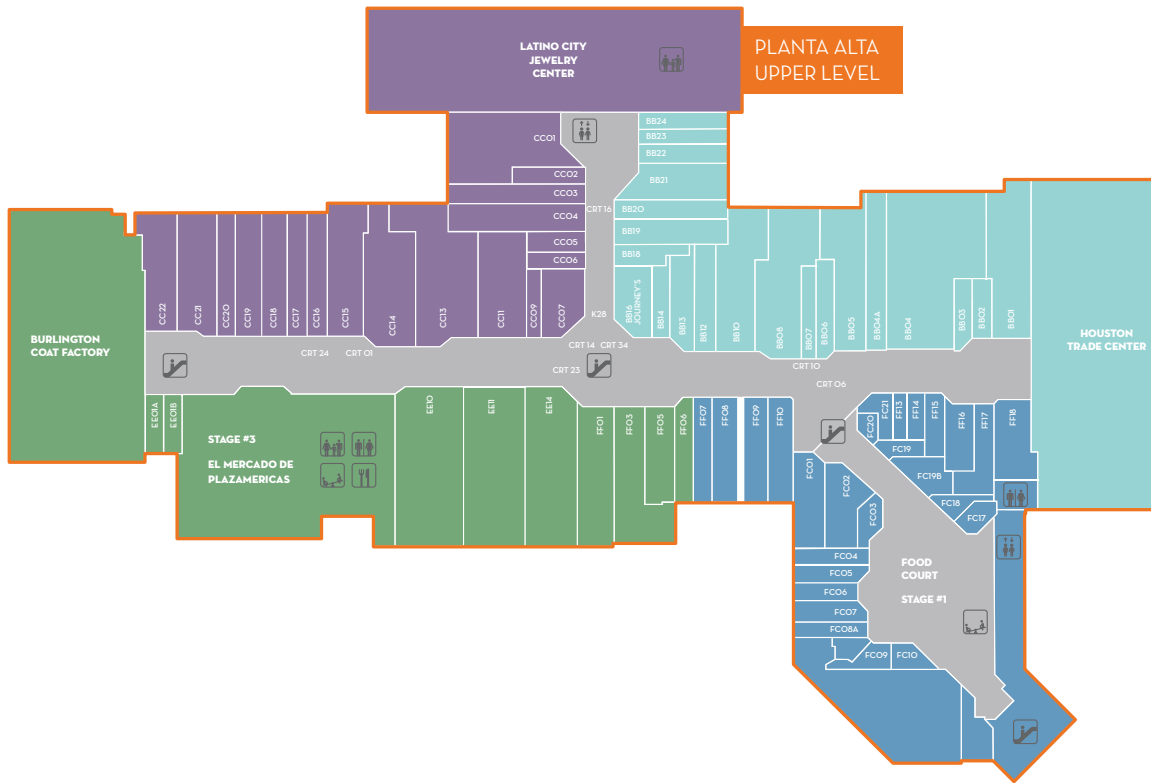

PLAZAAMERICAS DIRECTORIO / DIRECTORY

1. AREA DE COMIDA / FOOD COURT
   - BAÑO / RESTROOMS
   - ESCALERAS ELECTRICAS / ESCALATORS
   - ELEVADORES / ELEVATORS
   - FAMILY LOUNGE
   - PLAY AREA
2. 201 OFICINAS DE RENTA Y ADMINISTRACIÓN / LEASING & MANAGEMENT
3. YOU ARE HERE

CLAREWOOD

PLANTA ALTA
UPPER LEVEL

APPAREL / ROPA

- CIO 3&5.
- CO4 AMA FASHION
- CO3 AMA FASHION
- B18 ATTIRE
- B14 CASANOVA COLLEZIONI
- F14 CRAZY BOSS
- CC11 CRAZY BOSS
- CC13 CRAZY BOSS
- FF05 F.I.T.
- B19 FRANCESCAS
- B17 G2
- E16 GEORGIO'S
- CO1 GOMEZ WESTERN WEAR
- FF09 HOVAH SHAMMAH
- E18 J-BEES
- EE10 KIDS FOR LESS
- B26 KISS BOUTIQUE
- CC09 LARA BOUTIQUE
- BO8 MARY'S DRESS BOUTIQUE
- F11 M & D FASHION
- E20 MELROSE FAMILY FASHIONS
- FF10 MEN & WOMEN
- C13 NV DRESS
- F07 RARE DENIM LOUNGE
- BB12 ROME G
- BO3 SUIT WAREHOUSE
- CC16 SWEET O' HONEY
- BB19 THE SOCIAL HABERDASHERY
- BO1 THE UNIFORM SUPERSTORE
- FF03 TOO FANCY
- CC14 YURI BAUTIZOS

ACCESSORIES / ACCESORIOS

- K29 ACCESSORIES DEPOT
- CRT 14 CELL POINT & ACCESSORIES
- K19 GOLD CITY
- K12 I GEEKS
- KO7B PHONE DOC
- B12 SCARLETT'S STORE
- CRT 02 SUNGLASSES SHOP

QUINCEAÑERAS STORE

- CC16 JASS FORMAL
- BB13 JUAN LOPEZ FASHION DESIGNER
- F13 SWEET GLITTER
- FO9 MARISSAS
- F10 MARISSAS
- FF07 PALACIOS BRIDAL
- BO2 PALACIOS BRIDAL #2

BEAUTY SERVICES / SERVICIOS

- EE01A BARBIE BEAUTY NAILS
- CO5 CEJA POR HSIYA
- CC06 CUBA ESTILO BARBERSHOP
- FF13 DYUNI R BARBERSHOP
- E15 FASHION HAIR R'S
- CRT 17 GLAMOUR BROW BAR
- F12B 3MENZ BARBERSHOP & SALON
- BO7 LALAN'S NAILS
- CO2 MARGY BEAUTY SALON & SPA
- C12 SANDRA'S NAILS AND BEAUTY
- CC20 SAGA'S HAIR SALON
- EE01B YADINAILS BEAUTY SALON
- F15 KBO BEAUTY SALON

SHOES / ZAPATOS

- CO8 BIGG CITY CAP ZONE
- CO9 BIGG CITY SPORTS
- BB10 DNC SPORTS
- BB16 JOURNEY'S
- B20 SHIEKH SHOES
- EE14 SHOE PALACE
- CO7 UNDERGROUND BY JOURNEYS

JEWELRY / JOYERIAS

- K25 ALIZ JEWELRY
- KO6 ALL PRECIOUS
- K28 ANMOL JEWELRY
- K15B BUCKLE UP
- K21 CROWN JEWELRY & PERFUME
- B28 DON JEWELRY
- B27 FINE JEWELRY
- KO9 HALLMARK JEWELERS
- K33 ICE OUTS #1
- K14/K14B ICE OUTS #2
- K30 IK JEWELRY
- BO5 JD JEWELRY
- KO3 JEWEL EMPORIUM
- F05 JEWELRY DOG
- BO9 JEWELRY DOG
- K15 JEWELRY LOUPE
- E04B JOHNNY DANG & CO.
- F03 JOHNNY'S CUSTOM JEWELRY
- K20 NEW IMAGE JEWELRY
- KO5 ORO ITALIA
- CC07 SHINING JEWELRY
- CRT 07 SILVER SHOP
- L THE JEWELRY EXCHANGE BLDG.
- KO8 TREASURES
- KO4 TYS JEWELERS
- B29 VALENCIA JEWELRY

OPTICAL / OPTICA

- FO1 CARE OPTICAL

HOME FURNISHINGS

- C14 SUPERNOVA FURNITURE

FOOD / COMIDA

- FC10 AZTECAS GRILL
- F26 BALEADAS Y BURRITOS EXPRESS
- F23 BANANA BAY BAR AND GRILL
- FC21 COOKIES CORNER
- FC04 CRAZY CHICKEN
- C11 D & B SNACKS
- FC20 DELI MAXX
- KO2 DON MAXX FAST FOOD
- FC05 HUARACHES LA VILLA
- FC17 LAS CAZUELAS
- FC19 MANGOLANDIA
- F04 MEGA DOG'S
- K31 MEGA MANGOS
- FC08A PERLAS KITCHEN
- F20B POLLO BAR AND GRILL
- FC07 PUPUSERIA Y REFRESQUERIA
- FC09 RIO GRANDE BURGER HOUSE
- F17 RODO'S BAKE SHOP
- FC03 TAQUERIA AMERICAS
- FC06 SWEET CRAVINGS
- F27 THIRSTY'S
- K27 THIRSTY'S
- KOO THE NUTTY BARBARIAN
- FC18 YAKI & YANG

PHOTOGRAPHY / FOTOGRAFIA

- BB07 FOTO Y VIDEO COLOSAL
- BB14 IMAGE SHOTS

ENTERTAINMENT

- F20 AMERICAS CINEMAS
- BO4 ANF TOYZ
- F20A DEVERLAND
- KO1B G & D GIFTS
- E17 GAME ON
- F24 TOUCH OF CLASS EVENT CENTER

OTHER SERVICES / SERVICIOS

- B11 HISPANO AMERICANO INSURANCE
- B10 OUTLET FINANCIERO
- V10 CUSTOM T'S
- B13 MAYAN GRAPHICS

MARINETTE

US HWY 59