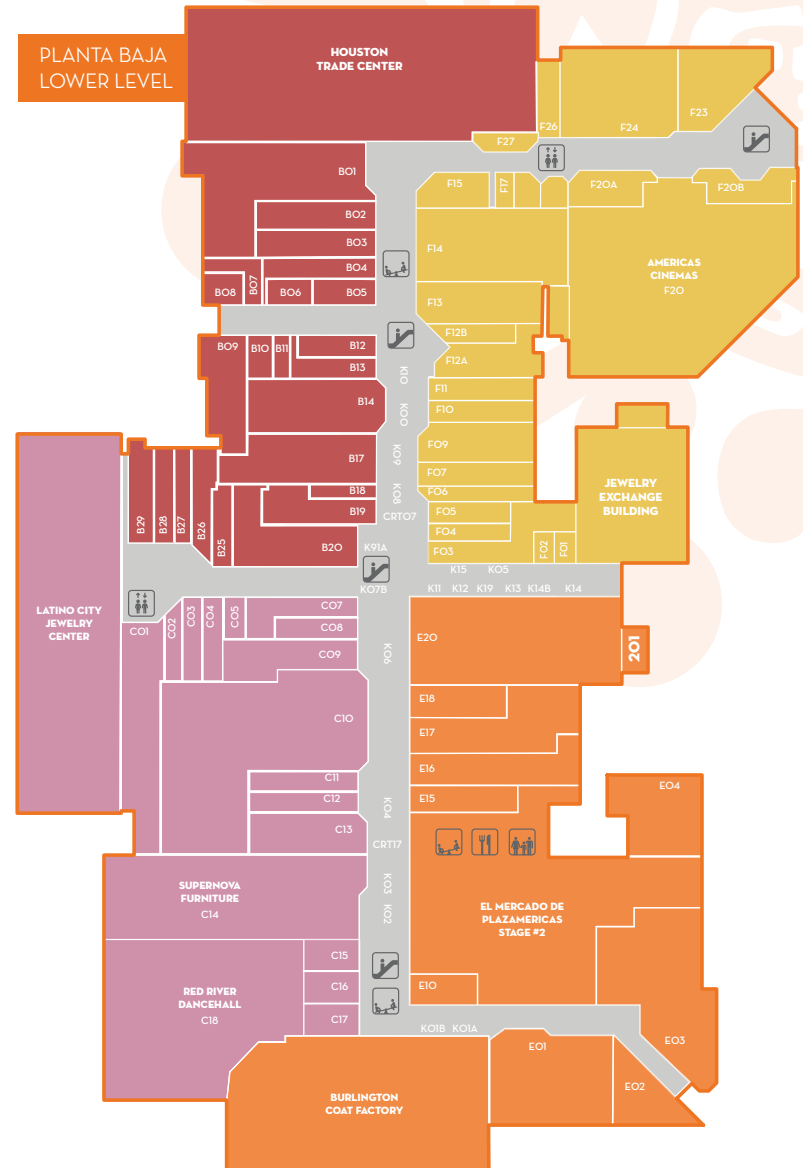

OTHER SERVICES / SERVICIOS

- B11 HISPANO AMERICANO INSURANCE
- B10 OUTLET FINANCIERO
- B10 CUSTOM T'S
- B13 MAYAN GRAPHICS

PLAZA AMERICAS DIRECTORIO / DIRECTORY

US HWY 59

MARINETTE

- YOU ARE HERE**
- AREA DE COMIDA**
FOOD COURT
- ELEVADORES**
ELEVATORS
- ESCALERAS ELECTRICAS**
ESCALATORS
- BAÑO**
RESTROOMS
- FAMILY LOUNGE**
- PLAY AREA**
- 201** OFICINAS DE RENTA Y ADMINISTRACIÓN
LEASING & MANAGEMENT

ACCESSORIES / ACCESORIOS

- K29 ACCESSORIES DEPOT
- CRT 14 CELL POINT & ACCESSORIES
- K19 GOLD CITY
- K12 I GEEKS
- KO7B PHONE DOC
- B12 SCARLETT'S STORE
- CRT 02 SUNGLASSES SHOP

BEAUTY SERVICES / SERVICIOS