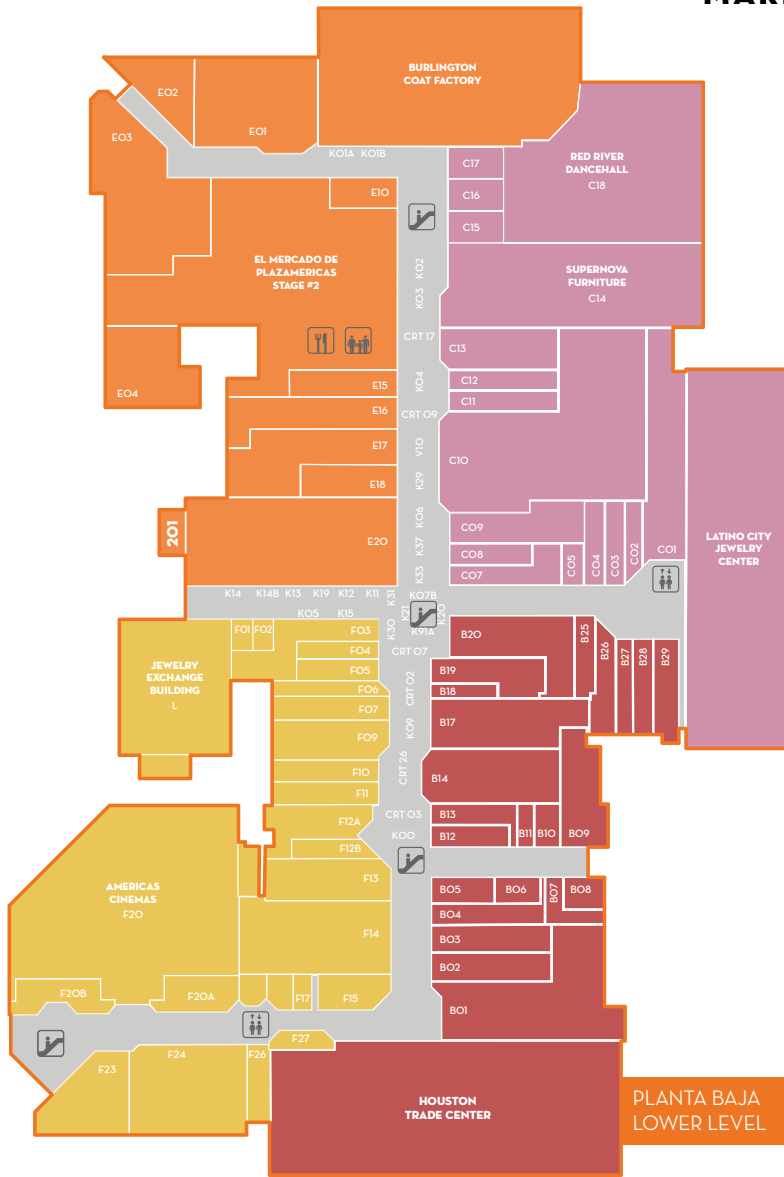

OTHER SERVICES / SERVICIOS

- B11 HISPANO AMERICANO INSURANCE
- B10 OUTLET FINANCIERO
- V10 CUSTOM T'S
- B13 MAYAN GRAPHICS

CLAREWOOD

PLANTA ALTA / UPPER LEVEL

MARINETTE

US HWY 59

BELLAIRE

PLANTA BAJA / LOWER LEVEL

MARINETTE

BELLAIRE

CLAREWOOD

US HWY 59

YOU ARE HERE

AREA DE COMIDA
FOOD COURT

ELEVADORES
ELEVATORS

ESCALERAS ELECTRICAS
ESCALATORS