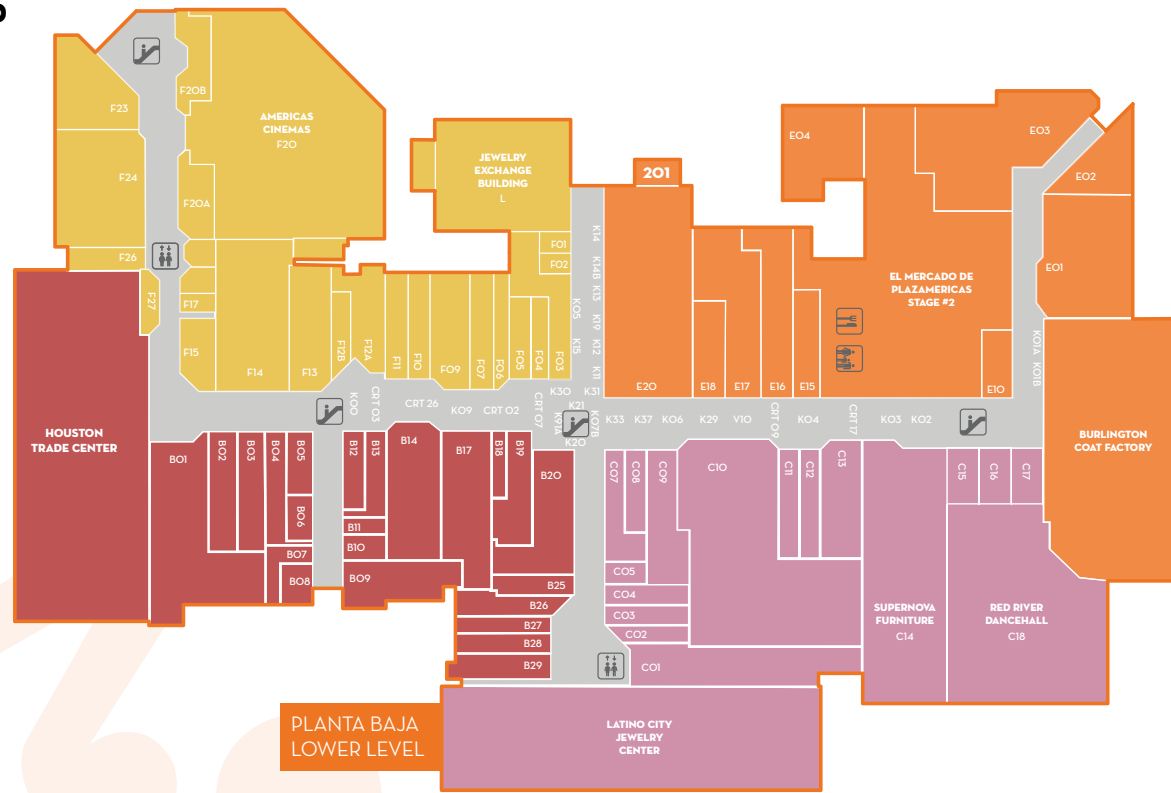

PLAZAAMERICAS DIRECTORIO / DIRECTORY

AREA DE COMIDA
FOOD COURT

BAÑO
RESTROOMS

ESCALERAS ELECTRICAS
ESCALATORS

ELEVADORES
ELEVATORS

FAMILY LOUNGE

YOU ARE HERE

201 OFICINAS DE RENTA Y ADMINISTRACIÓN
LEASING & MANAGEMENT

BELLAIRE

PLANTA ALTA
UPPER LEVEL

US HWY 59

MARINETTE

PLANTA BAJA
LOWER LEVEL

CLAREWOOD

APPAREL / ROPA

- CIO 3&5.
- CO4 AMA FASHION
- CO3 AMA FASHION
- B18 ATTIRE
- B14 CASANOVA COLLEZIONI
- F14 CRAZY BOSS
- CC11 CRAZY BOSS
- CC13 CRAZY BOSS
- FF05 F.I.T.
- B19 FRANCESCAS
- B17 G2
- E16 GEORGIO'S
- CO1 GOMEZ WESTERN WEAR
- FF09 HOVAH SHAMMAH
- E18 J-BEES
- EE10 KIDS FOR LESS
- B26 KISS BOUTIQUE
- CC09 LARA BOUTIQUE
- BO8 MARY'S DRESS BOUTIQUE
- F11 M & D FASHION
- E20 MELROSE FAMILY FASHIONS
- FF10 MEN & WOMEN
- C13 NV DRESS
- FO7 RARE DENIM LOUNGE
- BB12 ROME G
- BO3 SUIT WAREHOUSE
- CC16 SWEET O' HONEY
- BB19 THE SOCIAL HABERDASHERY
- BO1 THE UNIFORM SUPERSTORE
- FF03 TOO FANCY
- CC14 YURI BAUTIZOS