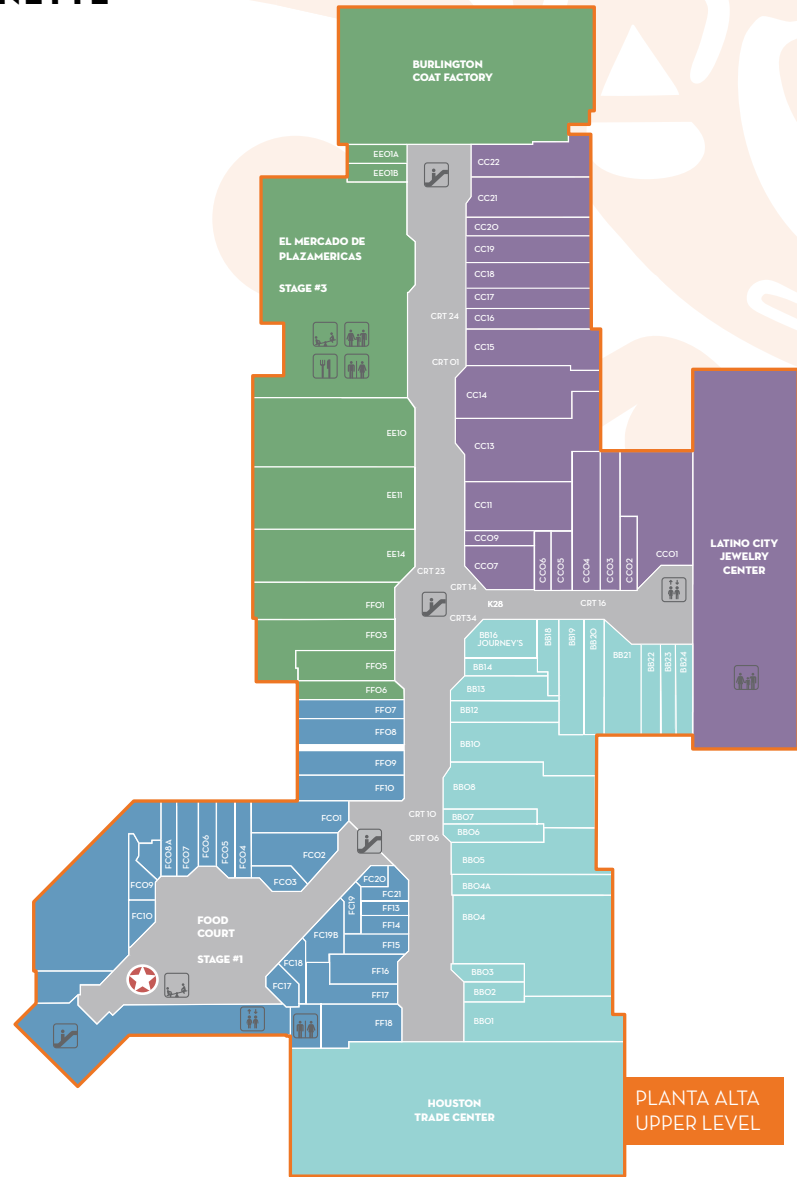

OTHER SERVICES / SERVICIOS

B11	HISPANO AMERICANO INSURANCE
B10	OUTLET FINANCIERO
V10	CUSTOM T'S
B13	MAYAN GRAPHICS

PLAZA AMERICAS DIRECTORIO / DIRECTORY

MARINETTE

BELLAIRE

CLAREWOOD

US HWY 59

- YOU ARE HERE**
- AREA DE COMIDA**
FOOD COURT
- ELEVADORES**
ELEVATORS
- ESCALERAS ELECTRICAS**
ESCALATORS
- BAÑO**
RESTROOMS
- FAMILY LOUNGE**
- PLAY AREA**
- 201** OFICINAS DE RENTA Y ADMINISTRACIÓN
LEASING & MANAGEMENT