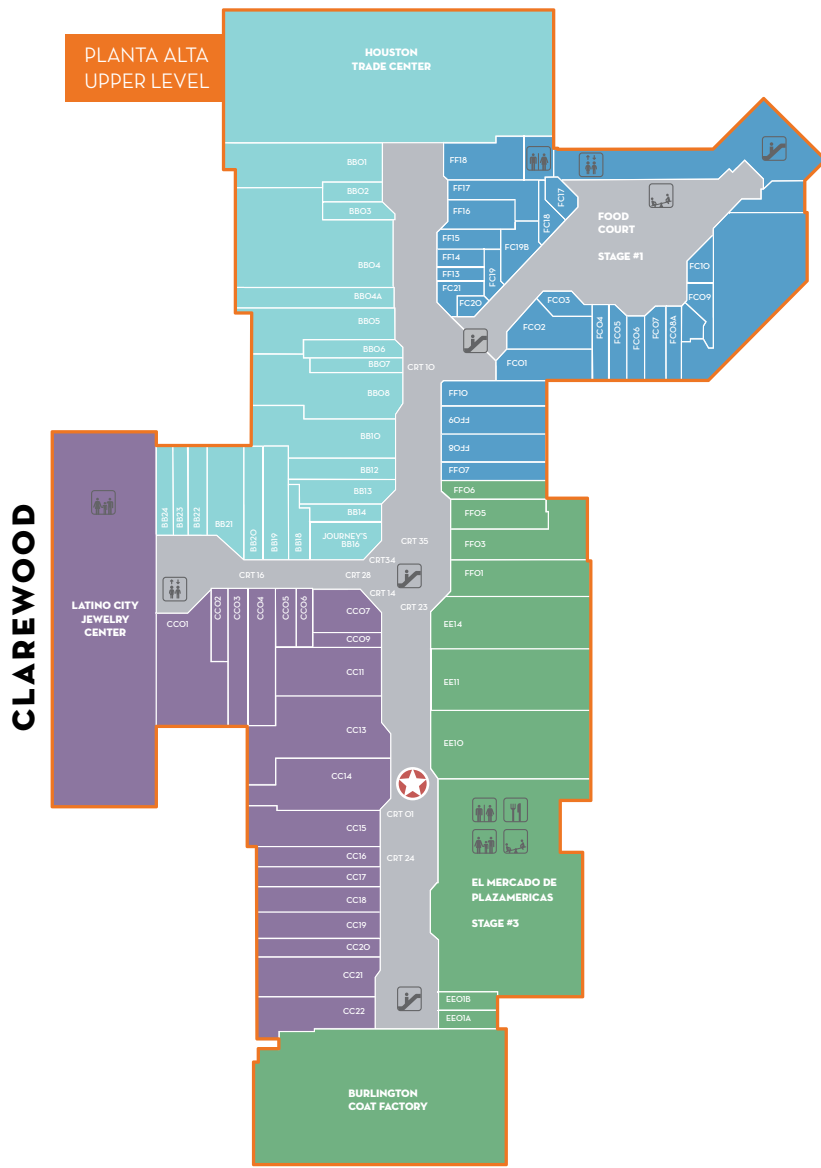

OTHER SERVICES / SERVICIOS

- B11 HISPANO AMERICANO INSURANCE
- B10 OUTLET FINANCIERO
- B10 CUSTOM T'S
- B13 MAYAN GRAPHICS

PLAZA AMERICAS DIRECTORIO / DIRECTORY

US HWY 59

MARINETTE

- YOU ARE HERE**
- AREA DE COMIDA**
FOOD COURT
- ELEVADORES**
ELEVATORS
- ESCALERAS ELECTRICAS**
ESCALATORS
- BAÑO**
RESTROOMS
- FAMILY LOUNGE**
- PLAY AREA**
- 201** OFICINAS DE RENTA Y ADMINISTRACIÓN
LEASING & MANAGEMENT