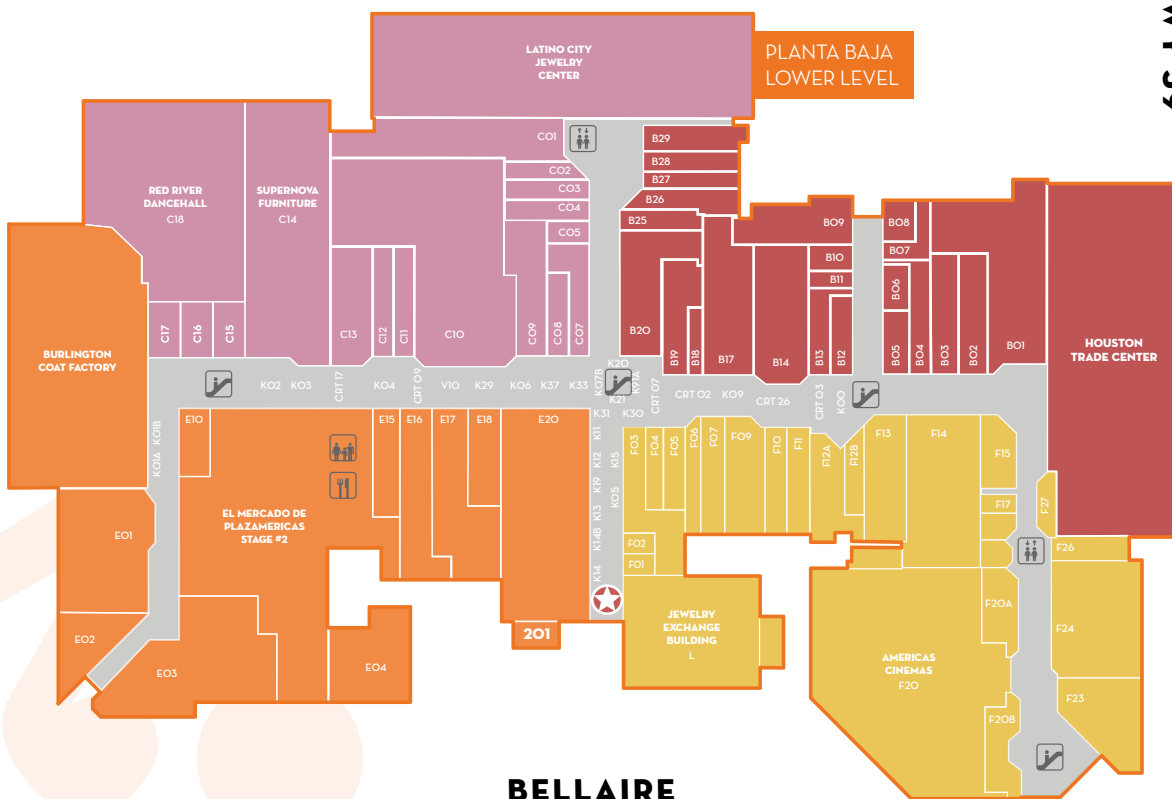

CLAREWOOD

PLANTA ALTA / UPPER LEVEL

MARINETTE

US HWY 59

BELLAIRE

PLANTA BAJA / LOWER LEVEL

PLAZAAMERICAS DIRECTORIO / DIRECTORY

- AREA DE COMIDA / FOOD COURT
- BAÑO / RESTROOMS
- ESCALERAS ELECTRICAS / ESCALATORS
- ELEVADORES / ELEVATORS
- FAMILY LOUNGE
- PLAY AREA

201 OFICINAS DE RENTA Y ADMINISTRACIÓN / LEASING & MANAGEMENT

YOU ARE HERE

APPAREL / ROPA

- CIO 3.6.5.
- CO4 AMA FASHION
- CO3 AMA FASHION
- B18 ATTIRE
- B14 CASANOVA COLLEZIONI
- F14 CRAZY BOSS
- CC11 CRAZY BOSS
- CC13 CRAZY BOSS
- FF05 F.I.T.
- B19 FRANCESCAS
- B17 G2
- E16 GEORGIO'S
- CO1 GOMEZ WESTERN WEAR
- FF09 HOVAH SHAMMAH
- E18 J-BEES
- EE10 KIDS FOR LESS
- B26 KISS BOUTIQUE
- CC09 LARA BOUTIQUE
- BO8 MARY'S DRESS BOUTIQUE
- F11 M & D FASHION
- E20 MELROSE FAMILY FASHIONS
- FF10 MEN & WOMEN
- C13 NV DRESS
- F07 RARE DENIM LOUNGE
- BB12 ROME G
- BO3 SUIT WAREHOUSE
- CC16 SWEET O' HONEY
- BB19 THE SOCIAL HABERDASHERY
- BO1 THE UNIFORM SUPERSTORE
- FF03 TOO FANCY
- CC14 YURI BAUTIZOS